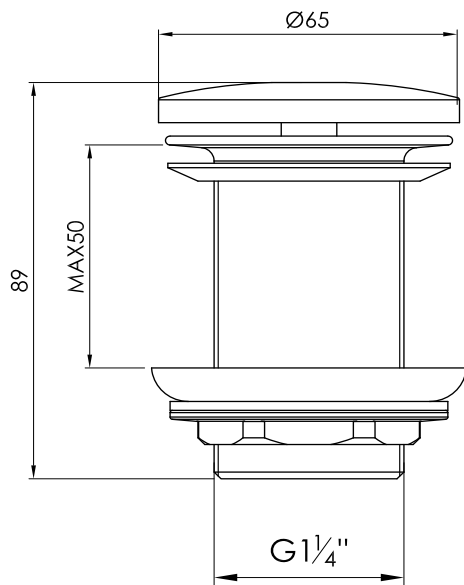

JEE-O basin plug specifications

Note:
UV radiation and extreme temperature
can affect the color and structure of the
JEE-O slimline surface.

Article code:	001-0010 (brushed finish) 001-0011 (polished finish) 001-0012 (structured powdercoated black finish)	Dimension package:	L 10 x W 7 x H 7 cm
Material:	Brass	Weight:	0.3 kg / 0.9 lbs
Cartridge:	No	Package weight:	0.02 kg / 0.04 lbs
Cleaning:	JEE-O protect	2 year warranty	
Connection:	G 1 1/4"	HS code: 84818011900	