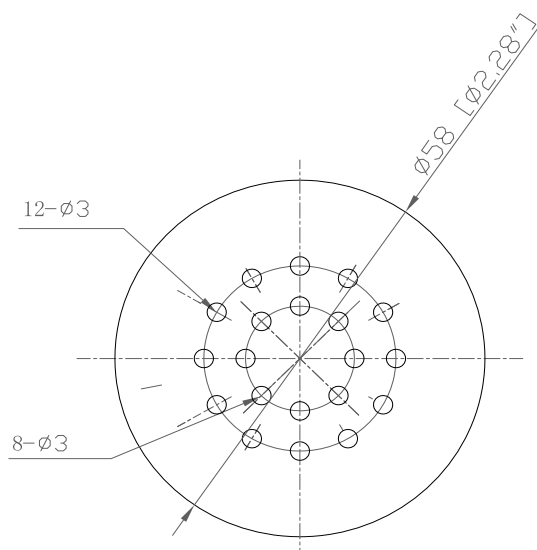

JEE-O original interchangeable showerhead 03 specifications

Article code: **101-6300** (brushed finish)
101-6301 (polished finish)
Material: Stainless Steel r304
Cleaning: JEE-O protect
Connection: ½" with male thread

Dimension package: L 14,5 x W 10 x H 11 cm
Weight: 0,25 kg / 0.55 lbs
Package weight: 0,05 kg / 0.11 lbs
2 year warranty
HS code: 84818011900