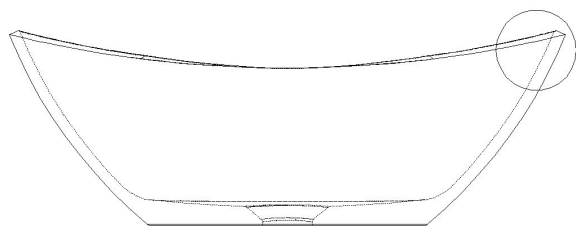

JEE-O rio basin small specifications

Article code:	SWMBAS68	Dimension package:	L 520 x W 500 x H 190 mm
Material:	DADOquartz - Scratch & abrasion resistant	Package weight:	1,2 kg
Color:	Pearl white matt finish	UV stability:	6 / BSEN438
Waste diameter:	45mm	25 year warranty	
Dimensions:	L 495 x W 275 x H 170 mm	HS code:	69109000
Net weight:	4.2kg		

Note: cast products are subject to size variation of +/- 5 %