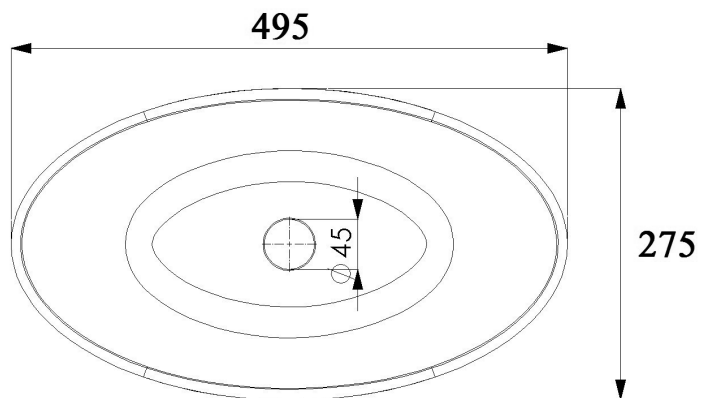

JEE-O rio basin small specifications

Article code:	SWMBAS68	Dimension package:	L 520 x W 500 x H 190 mm
Material:	DADOquartz - Scratch & abrasion resistant	Package weight:	1,2 kg
Color:	Pearl white matt finish	UV stability:	6 / BSEN438
Waste diameter:	45mm	25 year warranty	
Dimensions:	L 495 x W 275 x H 170 mm	HS code:	69109000
Net weight:	4.2kg		

Note: cast products are subject to size variation of +/- 5 %