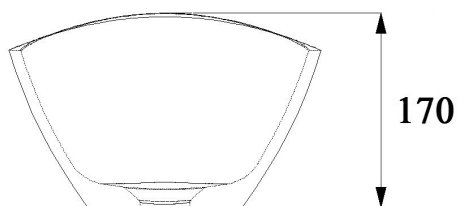

JEE-O rio basin small specifications

Article code:	SWMBAS68	Dimension package:	L 520 x W 500 x H 190 mm
Material:	DADOquartz - Scratch & abrasion resistant	Package weight:	1,2 kg
Color:	Pearl white matt finish	UV stability:	6 / BSEN438
Waste diameter:	45mm	25 year warranty	
Dimensions:	L 495 x W 275 x H 170 mm	HS code:	69109000
Net weight:	4.2kg		

Note: cast products are subject to size variation of +/- 5 %