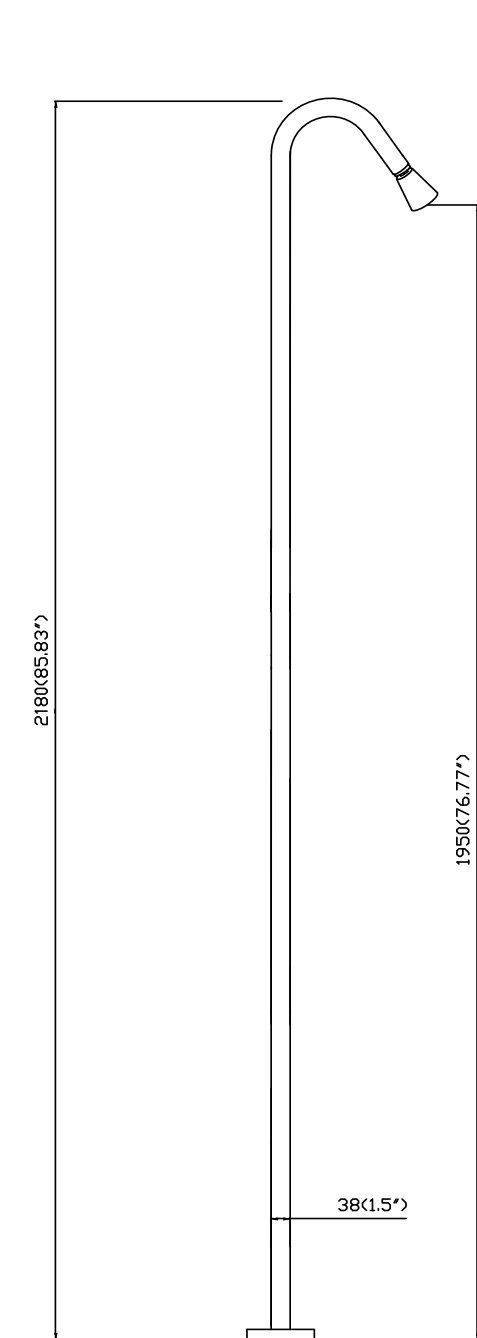

JEE-O slimline shower 01 specifications

Note:
UV radiation and extreme temperature
can affect the color and structure of the
surface of the **structured BLACK** version.

Article code: **800-6100** (brushed finish)
800-6101 (polished finish)
800-6103 (structured BLACK finish)

Material: Stainless Steel r304
Cartridge: No

Cleaning: JEE-O protect
Connection: G 1/2"

Flow at water of 38°C /100,4°F: No

Dimension package: L 131 x W 40 x H 8 cm

Weight: 6.25 kg / 13.8 lbs
Package weight: 1,5 kg / 3.3 lbs

Placing on a water-tight floor

2 year warranty

HS code: 84818011900