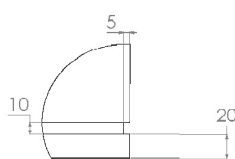

JEE-O soho basin specifications

DETAIL A

Article code:

SWMBAS70

● White DADOquartz

SWMBAS70 - black

● Spray painted matt outside

SWMBAS70 - green

● Spray painted matt outside

SWMBAS70 - grey

● Spray painted matt outside

Material:

DADOquartz - Scratch & abrasion resistant

Coating:

Spray painted matt outside

Waste diameter:

40mm

Dimensions:

L 360 x W 360 x H 450 mm

Basin rim:

20-25 mm

Net weight:

20kg

Note: cast products are subject to size variation of +/-5 %

Dimension package:

L 400 x W 400 x H 500 mm

Package weight:

5kg

UV stability:

6 / BSEN438

25 year warranty

HS code:

69109000