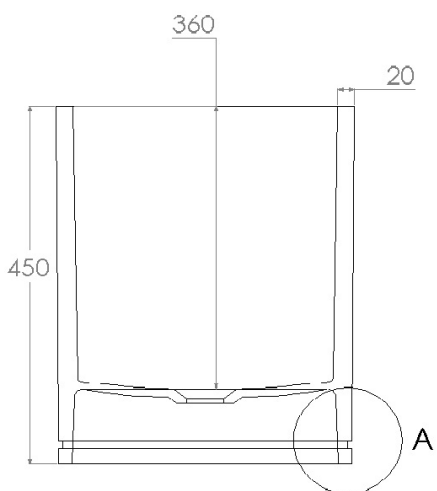

JEE-O soho basin specifications