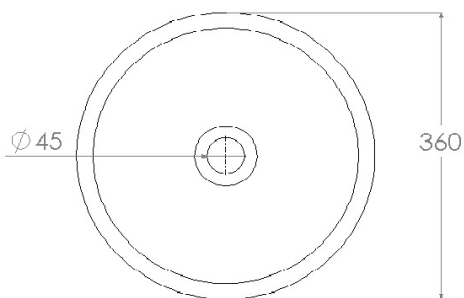

JEE-O soho basin specifications

DETAIL A

Article code:

SWMBAS70

● White DADOquartz

SWMBAS70 - black

● Spray painted matt outside

SWMBAS70 - green

40mm

Dimensions:

L 360 x W 360 x H 450 mm

Basin rim:

20-25 mm

Net weight:

20kg

Note: cast products are subject to size variation of +/-5 %

Dimension package:

L 400 x W 400 x H 500 mm

Package weight:

5kg

UV stability:

6 / BSEN438

25 year warranty

HS code: