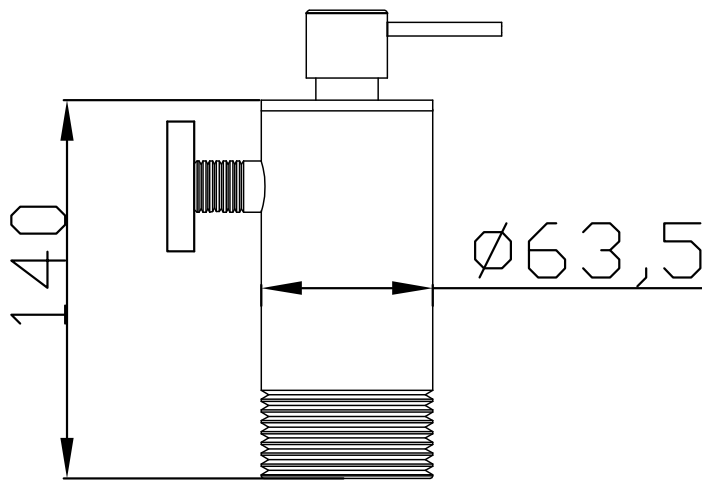

JEE-O soho wall soap dispenser specifications

Note:
UV radiation and extreme temperature
can affect the color and structure of the
JEE-O soho wall surface.

Article code:

701-0040

● Brushed stainless steel - **RAW**

Coating:

1.5 Electro powder spray

Cleaning:

cleaning vinigar or alcohol

Dimension package:

Weight:

Package weight:

available soon

available soon

available soon

2 year warranty

HS code: 8481801900