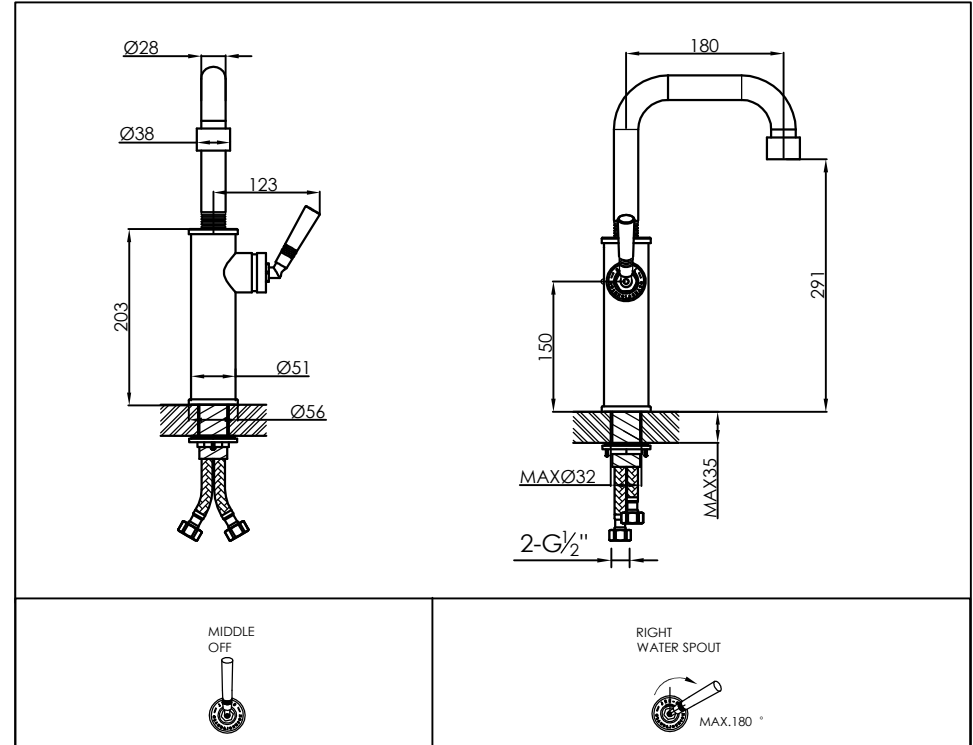

Top mounted basin mixer with progressive cartridge

Opbouw wastafelkraan met progressieve cartridge

700-1752

installation

technical diagram

explosion diagram