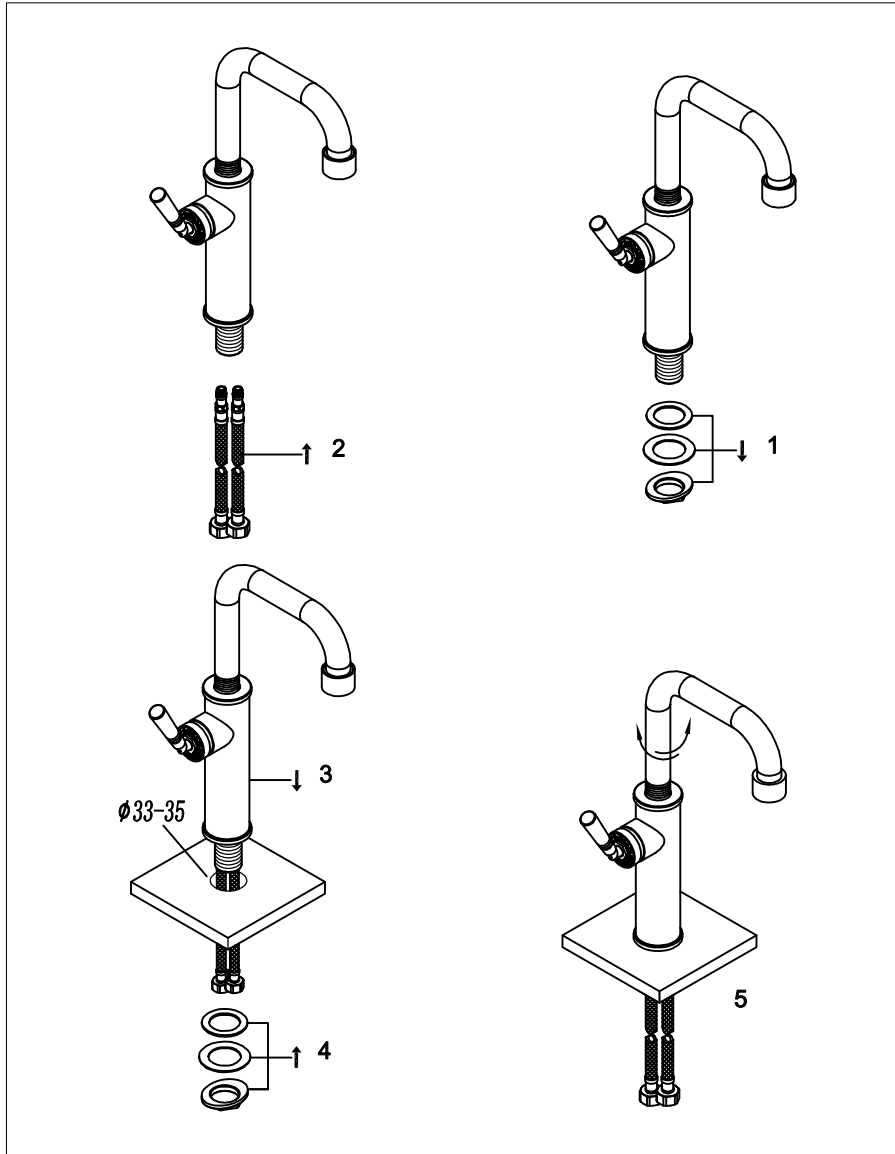

Top mounted basin mixer with progressive cartridge

Opbouw wastafelkraan met progressieve cartridge

700-1752

installation

technical diagram

explosion diagram