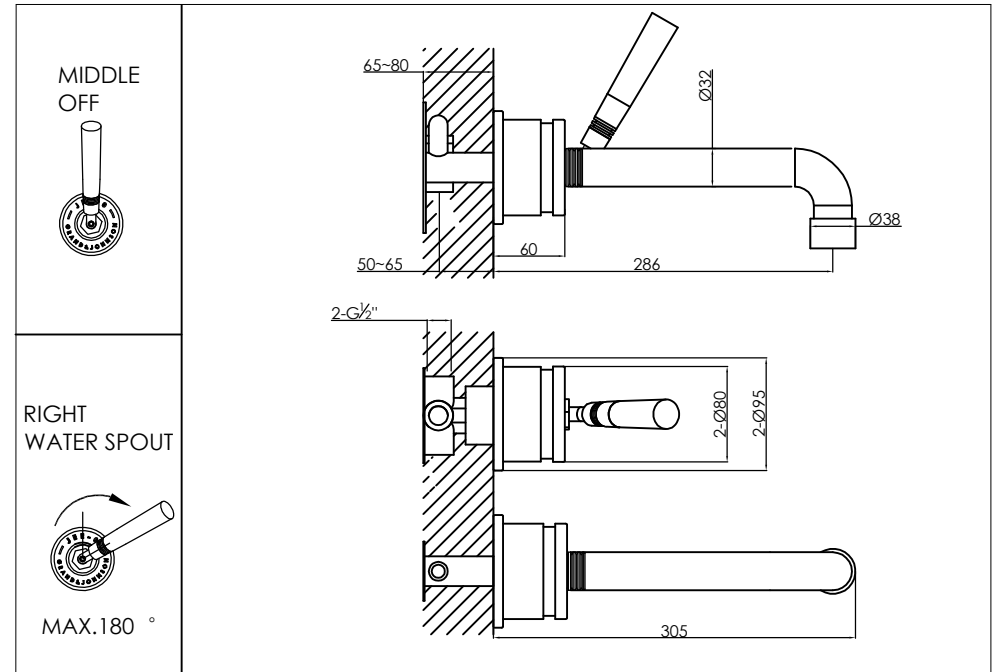

wall mounted basin mixer with progressive cartridge

wand wastafelkraan met progressieve cartridge

700-1502

installation

technical diagram

explosion diagram