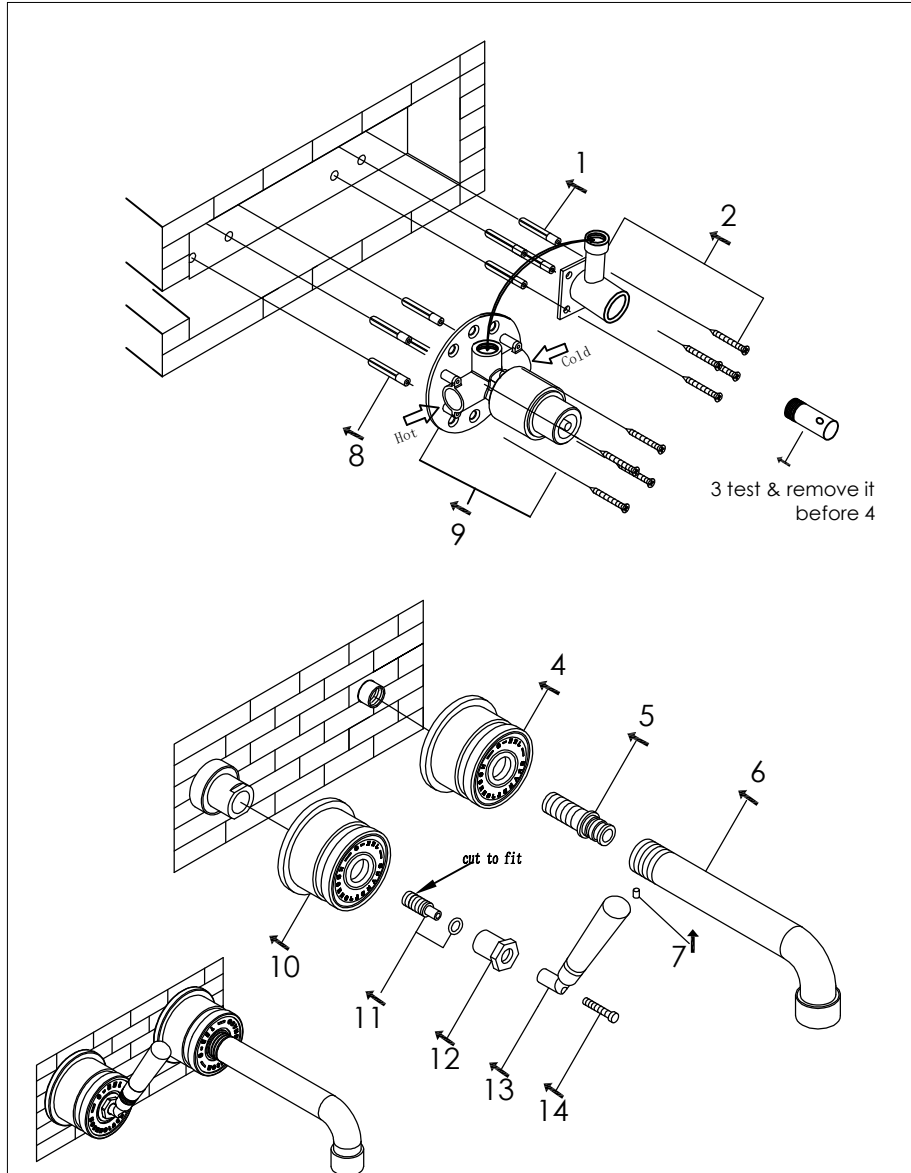

wall mounted basin mixer with progressive cartridge

wand wastafelkraan met progressieve cartridge

700-1502

installation

technical diagram

explosion diagram