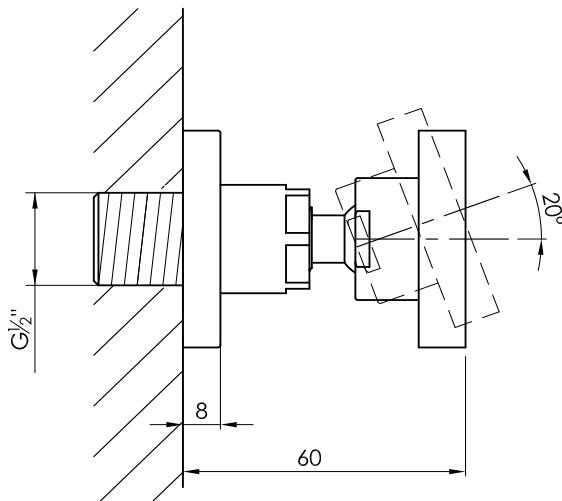

# JEE-O slimline body jet specifications

Note:  
UV radiation and extreme temperature  
can affect the color and structure of the  
surface of the structured black version.

Article code:

**801-6910**

● brushed stainless steel

**801-6911**

● structured black stainless steel

Material:

Stainless Steel r304

Cleaning:

JEE-O protect

Connection:  
Thread:

G 1/2" (ø15mm / 0.6")  
British Standard Pipe (BSP)

Dimension package:  
Total weight:  
Package weight:

L 7 x W 7 x H 10 cm  
0.28 kg  
0,03 kg

2 year warranty

HS code:

84818011900