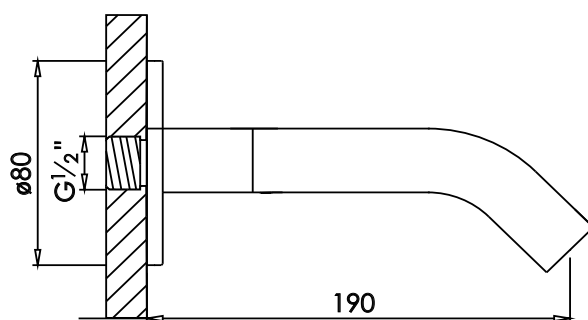

# JEE-O slimline spout specifications

Note:  
UV radiation and extreme temperature  
can affect the color and structure of the  
surface of the structured black version.

Article code:

**800-3920**

● brushed stainless steel

G 1/2" (ø15mm / 0.6")

British Standard Pipe (BSP)

Dimension package:

Total weight:

Package weight:

L 32 x W 10 x H 3,5 cm

0,45 kg

0,08 kg