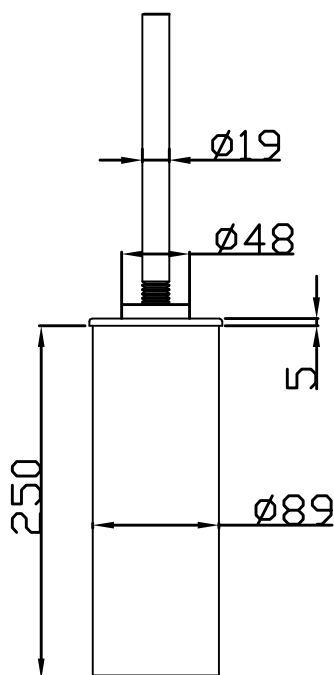

JEE-O soho toilet brush specifications

Note:
UV radiation and extreme temperature
can affect the color and structure of the
JEE-O soho wall surface.

Article code:

701-0030

● Brushed stainless steel - **RAW**

Coating:

1.5 Electro powder spray

Cleaning:

cleaning vinegar or alcohol

Dimension package:

L48,5 x B13 x H10 cm

Total weight:

1,36 kg

Package weight:

0,06 kg

2 year warranty

HS code:

84818011900