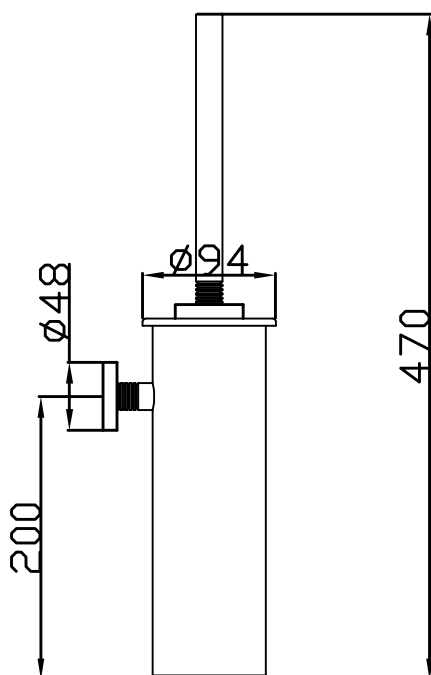

JEE-O soho toilet brush specifications

Note:
UV radiation and extreme temperature
can affect the color and structure of the
JEE-O soho wall surface.

Article code:

701-0030

● Brushed stainless steel - **RAW**

Coating:

1.5 Electro powder spray

Cleaning:

cleaning vinegar or alcohol

Dimension package:

L48,5 x B13 x H10 cm

Total weight:

1,36 kg

Package weight:

0,06 kg

2 year warranty

HS code:

84818011900