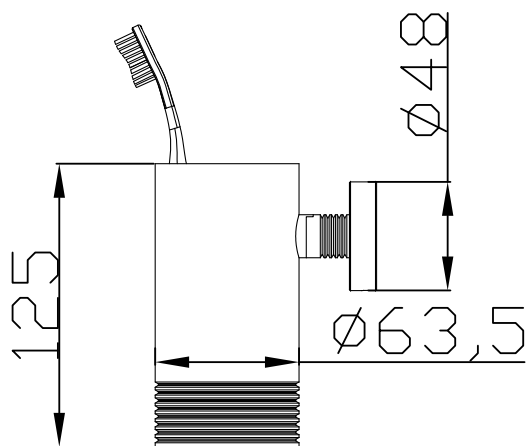

JEE-O soho wall cup specifications

Note:
UV radiation and extreme temperature
can affect the color and structure of the
JEE-O soho wall surface.

Article code:

701-0130

● Brushed stainless steel - **RAW**

701-0132

1.5 Electro powder spray

Cleaning:

cleaning vinigar or alcohol

Dimension package:

L 18 x W 7.5 x H 7.5 cm

Total weight:

0.494 kg

Package weight:

0.054 kg

2 year warranty

HS code: 84818011900