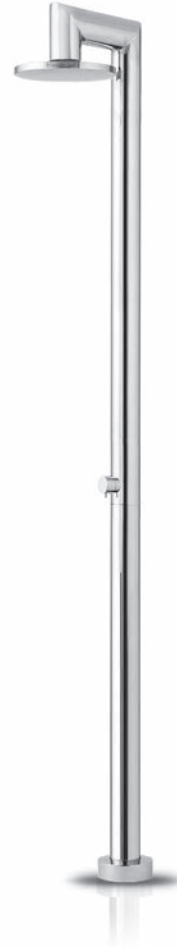

OUTDOOR

shower collection

JEE-0[®]

original shower 01

original shower push

original shower 04

JEE-O outdoor shower collection

fatline shower 01

fatline shower push

fatline shower 04

soho shower 01

JEE-O's freestanding outdoor showers combine sustainable design with luxury and functionality. They make an ideal garden feature that you can use to cool down in heat of the summer and provide essential hygiene for users of your swimming pool or sauna. A hot shower is also the perfect way to rinse off after relaxing in an outdoor hot tub in the winter.