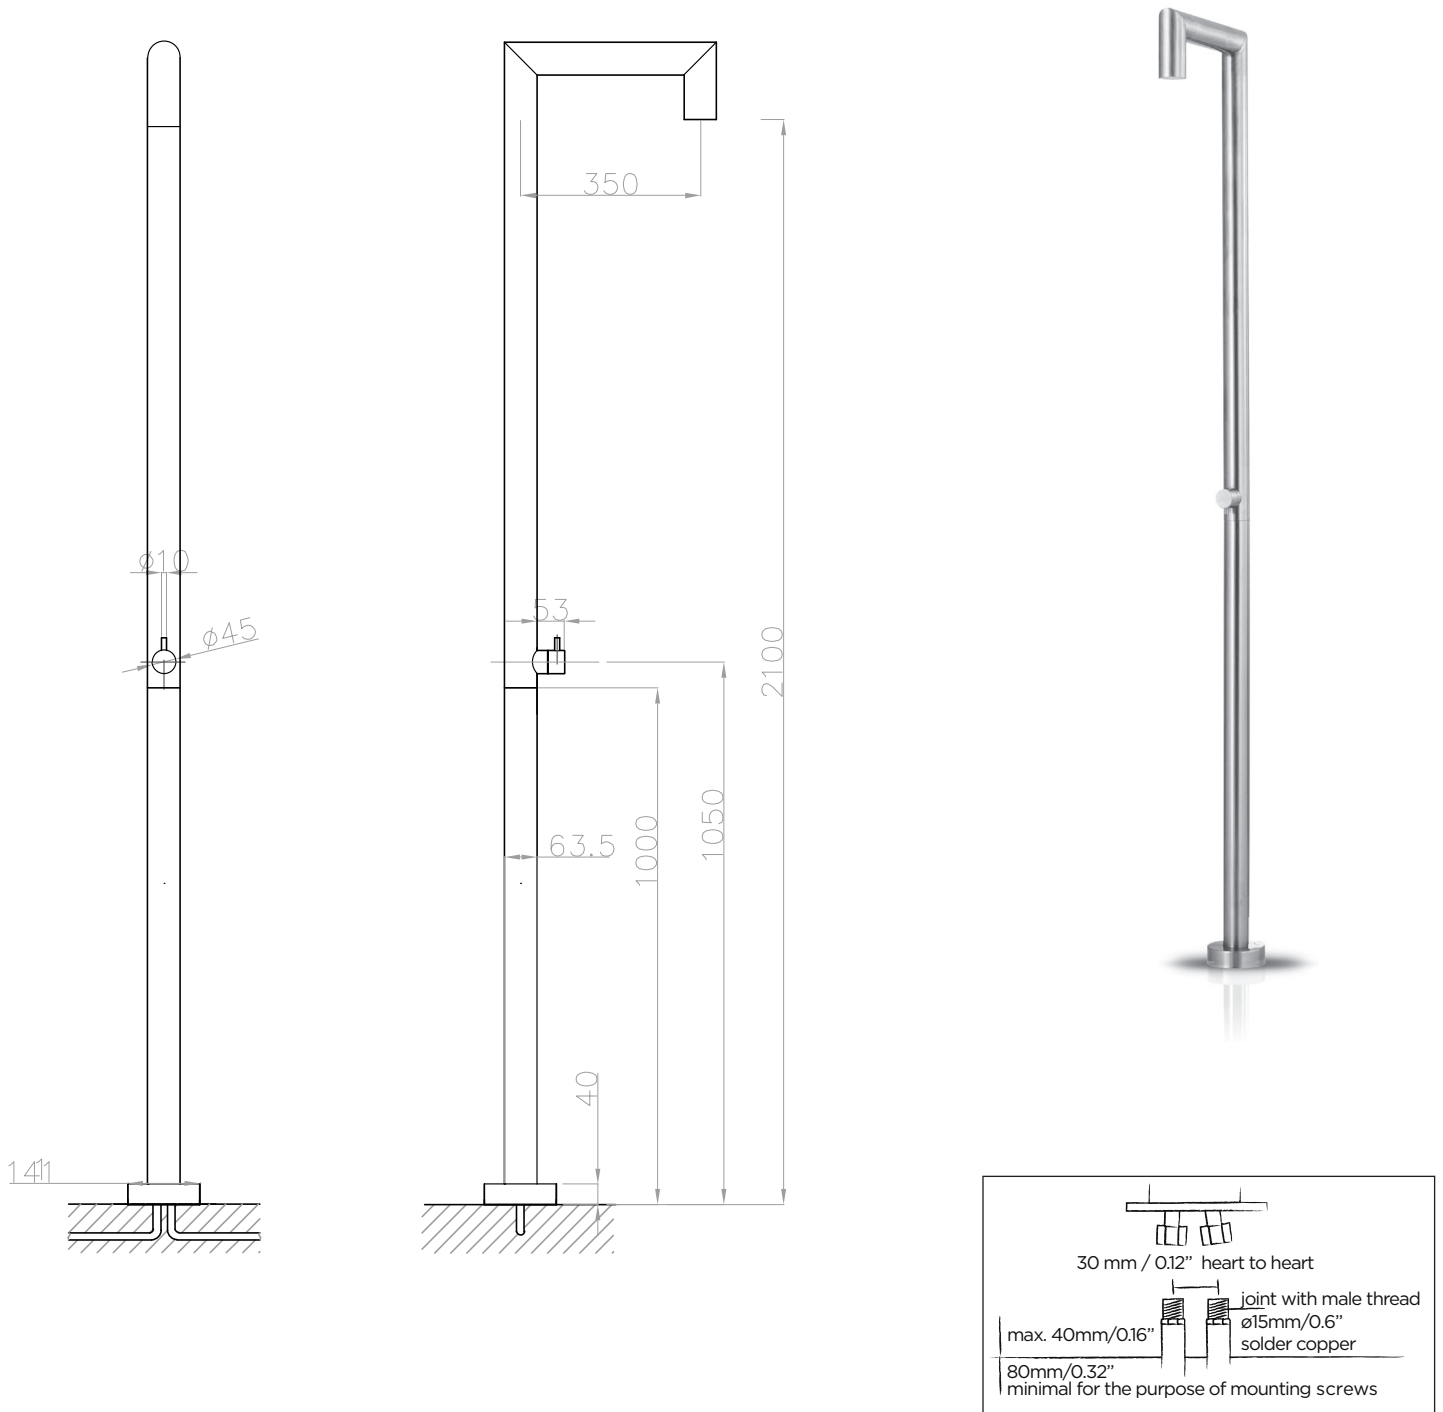

JEE-O original shower 04 specifications

Article code: **100-6400** (brushed finish)
100-6401 (polished finish)

Material: Stainless Steel r304
 Cartridge: Sedal progressive

Cleaning: JEE-O protect
 Connection: nylon^(out)/epdm⁽ⁱⁿ⁾ flexhose
 with brass swivel

Flow at water of 38°C / 100,4°F: 12l / 3,2gal p/m at 3bar pressure

Dimension package: L 158 x W 18 W 54 x H 16 cm

Weight: 11.2 kg / 24.7 lbs
 Package weight: 2.0kg / 4.4 lbs

Placing on a water-tight floor