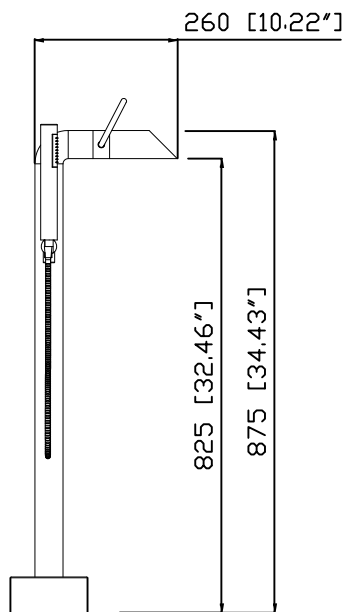

JEE-O pure bath mixer specifications

by Lammerit Moerman

JEE-O by DADO

left flow handshower

middle off

right flow spout

Article code: **300-3310** (brushed)
300-3311 (polished)

Material: Stainless Steel r304
 Cartridge: Kerox ceramic mixing mechanism (progressive) with diverter, item code **005-0202**

Cleaning: JEE-O protect
 Connection: 2 x G 1/2" (Ø15mm / 0.6") nylon^(out)/epdm⁽ⁱⁿ⁾ flexhose with brass swivel
 Thread: British Standard Pipe (BSP)
 Flexhose: 150 cm length
 Flow at water of 38°C / 100,4°F: 9l / 2.4gal p/m at 3bar presure

Dimension package: L 137 x W 47 x H 19 cm
 Total weight: 8 kg / 17.6 lbs
 Package weight: 1.5 kg / 3.3 lbs
 Placing on a water-tight floor
 2 year warranty
 HS code: 84818011900