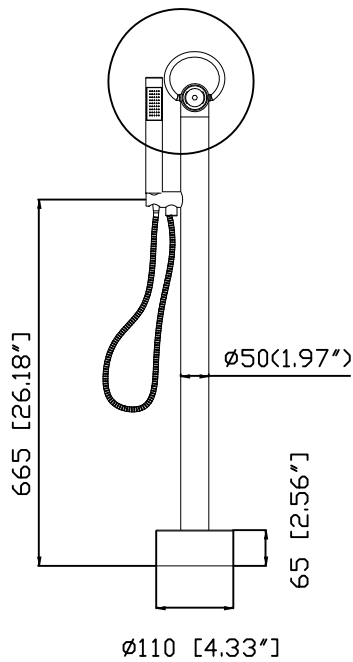

JEE-O pure bath mixer specifications

by Lammerit Moerman

JEE-O by DADO

left flow handshower

middle off

right flow spout

Article code: **300-3310** (brushed)
300-3311 (polished)

Material: Stainless Steel r304
 Cartridge: Kerox ceramic mixing mechanism (progressive) with diverter, item code **005-0202**

Cleaning: JEE-O protect
 Connection: 2 x G 1/2" (Ø15mm / 0.6") nylon^(out)/epdm⁽ⁱⁿ⁾ flexhose with brass swivel
 Thread: British Standard Pipe (BSP)
 Flexhose: 150 cm length
 Flow at water of 38°C / 100,4°F: 9l / 2.4gal p/m at 3bar presure

Dimension package: L 137 x W 47 x H 19 cm
 Total weight: 8 kg / 17.6 lbs
 Package weight: 1.5 kg / 3.3 lbs
 Placing on a water-tight floor
 2 year warranty
 HS code: 84818011900