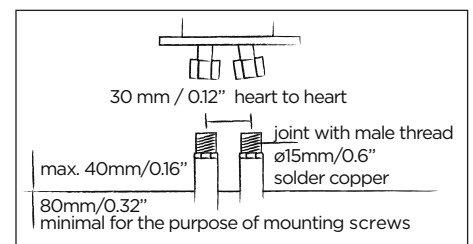

JEE-O pure bath mixer specifications

by Lammerit Moerman

JEE-O by DADO

left flow handshower

middle off

right flow spout

Article code: **300-3310** (brushed)
300-3311 (polished)

Material: Stainless Steel r304
 Cartridge: Kerox ceramic mixing mechanism (progressive) with diverter, item code **005-0202**

Cleaning: JEE-O protect
 Connection: 2 x G 1/2" (Ø15mm / 0.6") nylon^(out)/epdm⁽ⁱⁿ⁾ flexhose with brass swivel
 Thread: British Standard Pipe (BSP)
 Flexhose: 150 cm length
 Flow at water of 38°C / 100,4°F: 9l / 2.4gal p/m at 3bar presure

Dimension package: L 137 x W 47 x H 19 cm
 Total weight: 8 kg / 17.6 lbs
 Package weight: 1.5 kg / 3.3 lbs
 Placing on a water-tight floor
 2 year warranty
 HS code: 84818011900