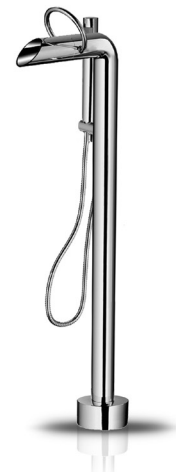

JEE-O pure bath mixer specifications

by Lammerit Moerman

JEE-O by DADO

left flow handshower

middle off

right flow spout

Article code: **300-3310** (brushed)
300-3311 (polished)

Material: Stainless Steel r304
 Cartridge: Kerox ceramic mixing mechanism (progressive) with diverter, item code **005-0202**

Cleaning: JEE-O protect
 Connection: 2 x G 1/2" (Ø15mm / 0.6") nylon^(out)/epdm⁽ⁱⁿ⁾ flexhose with brass swivel
 Thread: British Standard Pipe (BSP)
 Flexhose: 150 cm length
 Flow at water of 38°C / 100,4°F: 9l / 2.4gal p/m at 3bar presure

Dimension package: L 137 x W 47 x H 19 cm
 Total weight: 8 kg / 17.6 lbs
 Package weight: 1.5 kg / 3.3 lbs
 Placing on a water-tight floor
 2 year warranty
 HS code: 84818011900