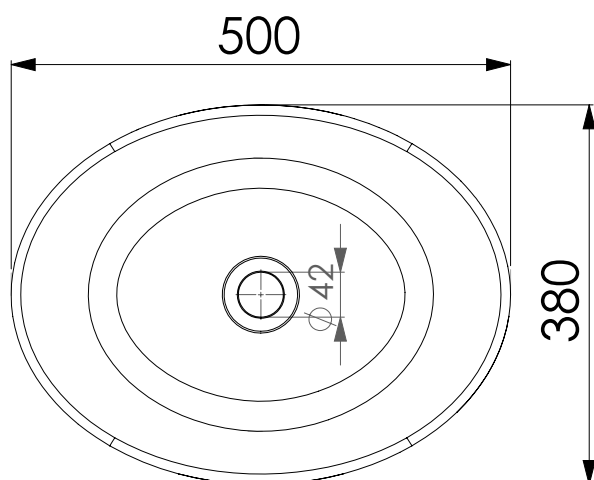

JEE-O rio basin large specifications

Article code:	SWMBAS75	Dimension package:	L 520 x W 500 x H 180 mm
Material:	DADOquartz - Scratch & abrasion resistant	Package weight:	1,2 kg
Color:	Pearl white matt finish	UV stability:	6 / BSEN438
Waste diameter:	42mm	25 year warranty	
Dimensions:	L 500 x W 380 x H 175 mm	HS code:	69109000
Bathtub rim:	20-25mm		
Net weight:	7kg		

Note: cast products are subject to size variation of +/- 5 %