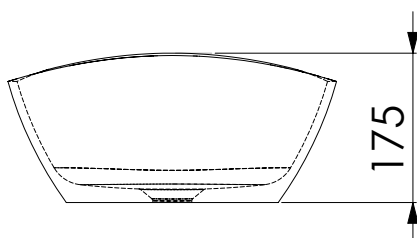

JEE-O rio basin large specifications

Article code:	SWMBAS75	Dimension package:	L 520 x W 500 x H 180 mm
Material:	DADOquartz - Scratch & abrasion resistant	Package weight:	1,2 kg
Color:	Pearl white matt finish	UV stability:	6 / BSEN438
Waste diameter:	42mm	25 year warranty	
Dimensions:	L 500 x W 380 x H 175 mm	HS code:	69109000
Bathtub rim:	20-25mm		
Net weight:	7kg		

Note: cast products are subject to size variation of +/- 5 %