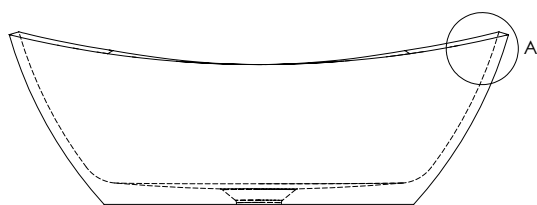

JEE-O rio basin large specifications

Article code:	SWMBAS75	Dimension package:	L 520 x W 500 x H 180 mm
Material:	DADOquartz - Scratch & abrasion resistant	Package weight:	1,2 kg
Color:	Pearl white matt finish	UV stability:	6 / BSEN438
Waste diameter:	42mm	25 year warranty	
Dimensions:	L 500 x W 380 x H 175 mm	HS code:	69109000
Bathtub rim:	20-25mm		
Net weight:	7kg		

Note: cast products are subject to size variation of +/- 5 %