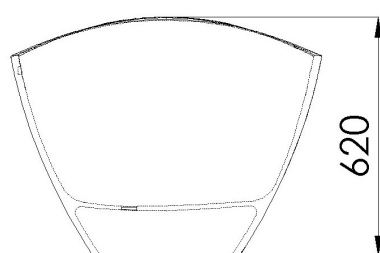

JEE-O rio bath specifications

Article code:	SBM066	Dimension package:	L 1800 x W 910 x H 770 mm
Material:	DADOquartz - Scratch & abrasion resistant	Package weight:	50kg
Color:	Pearl white matt finish	UV stability:	6 / BSEN438
Waste diameter:	50mm	25 year warranty	
Waste to floor:	130mm	HS code:	69109000
Dimensions:	L 1720 x W 830 x H 620 mm	European Standard:	NEN-EN 14516-2015
Bathtub rim:	20-25mm		
Net weight:	90kg		

Note: cast products are subject to size variation of +/- 5 %