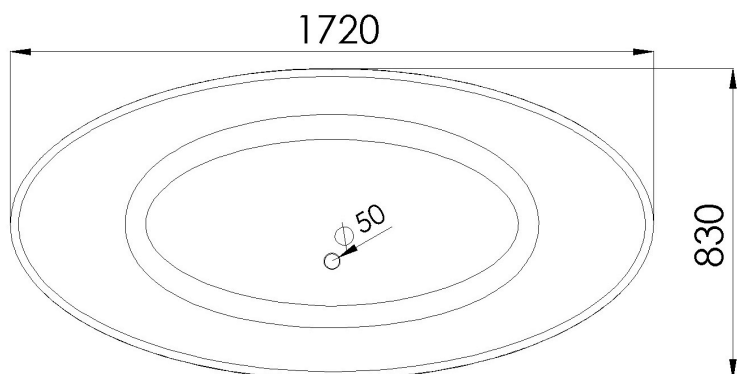

JEE-O rio bath specifications

Article code:	SBM066	Dimension package:	L 1800 x W 910 x H 770 mm
Material:	DADOquartz - Scratch & abrasion resistant	Package weight:	50kg
Color:	Pearl white matt finish	UV stability:	6 / BSEN438
Waste diameter:	50mm	25 year warranty	
Waste to floor:	130mm	HS code:	69109000
Dimensions:	L 1720 x W 830 x H 620 mm	European Standard:	NEN-EN 14516-2015
Bathtub rim:	20-25mm		
Net weight:	90kg		

Note: cast products are subject to size variation of +/- 5 %