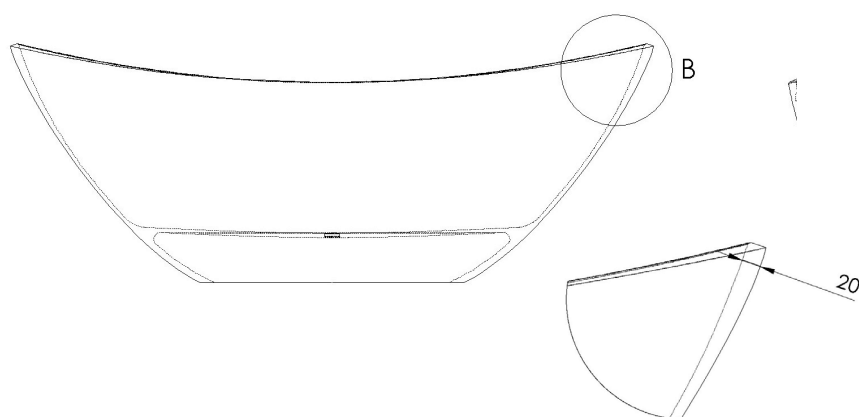

JEE-O rio bath specifications

Article code:	SBM066	Dimension package:	L 1800 x W 910 x H 770 mm
Material:	DADOquartz - Scratch & abrasion resistant	Package weight:	50kg
Color:	Pearl white matt finish	UV stability:	6 / BSEN438
Waste diameter:	50mm	25 year warranty	
Waste to floor:	130mm	HS code:	69109000
Dimensions:	L 1720 x W 830 x H 620 mm	European Standard:	NEN-EN 14516-2015
Bathtub rim:	20-25mm		
Net weight:	90kg		

Note: cast products are subject to size variation of +/- 5 %