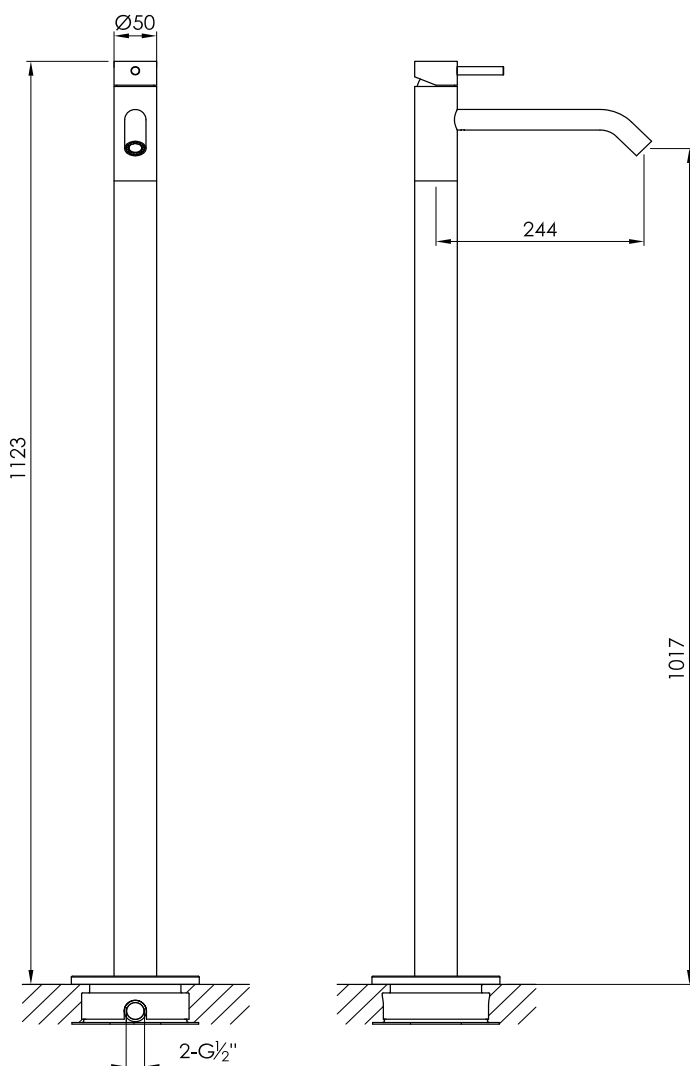

JEE-O slimline basin floor specifications

Note:
UV radiation and extreme temperature
can affect the color and structure of the
surface of the **structured BLACK** version.

Article code: **800-1300** (brushed finish)
800-1301 (polished finish)
800-1303 (structured BLACK finish)

Material: Stainless Steel r304

Cleaning: JEE-O protect
Connection: 2 x G 1/2"

Dimension package: L 123.5 x W 40.5 x H 14cm

Weight: 7.5 kg / 17 lbs
Package weight: 0.9 kg / 2.0 lbs

Placing on a water-tight floor

2 year warranty

HS code: 84818011900