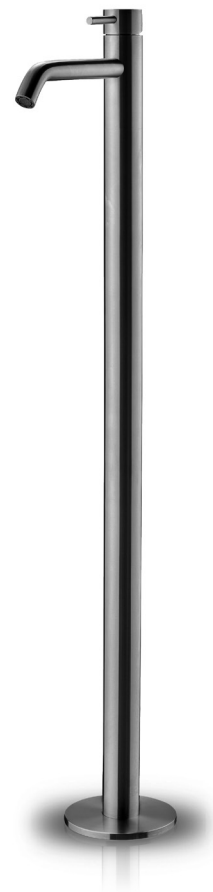

JEE-O slimline basin floor specifications

Note:
UV radiation and extreme temperature
can affect the color and structure of the
surface of the **structured BLACK** version.

Article code: **800-1300** (brushed finish)
800-1301 (polished finish)
800-1303 (structured BLACK finish)

Material: Stainless Steel r304

Cleaning: JEE-O protect
Connection: 2 x G 1/2"

Dimension package: L 123.5 x W 40.5 x H 14cm

Weight: 7.5 kg / 17 lbs
Package weight: 0.9 kg / 2.0 lbs

Placing on a water-tight floor