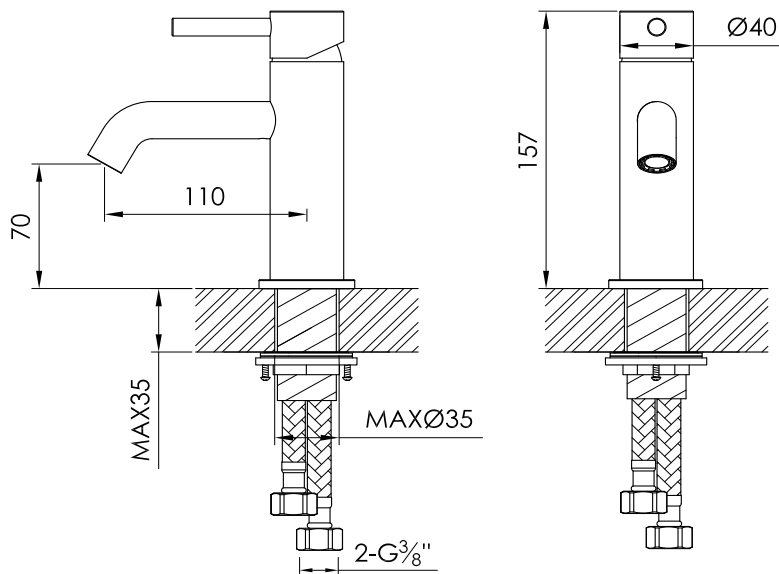

JEE-O slimline basin low specifications

Note:
UV radiation and extreme temperature
can affect the color and structure of the
surface of the **structured BLACK** version.

Article code: **800-1700** (brushed finish)
800-1701 (polished finish)
800-1703 (structured BLACK finish)

Dimension package: L 31 x W 22.5 x H 8 cm

Weight: 1.37 kg / 3.0 lbs
Package weight: 0.29 kg / 0.64 lbs

Material: Stainless Steel r304

2 year warranty

Cleaning: JEE-O protect
Connection: 2 x G 3/8" nylon^(out)/epdm⁽ⁱⁿ⁾ flexhose
with brass swivel