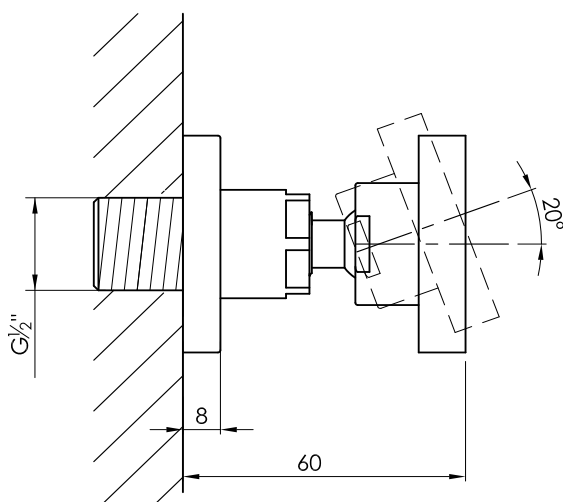

# JEE-O slimline body jet specifications

Article code: **801-6910** (brushed finish)  
**801-6911** (polished finish)

Material: Stainless Steel r304  
Cartridge: No

Cleaning: JEE-O protect  
Connection: G 1/2"

Dimension package: L 7 x W 7 x H 10 cm

Weight: 0.28 kg / 0.6 lbs  
Package weight: 0,03 kg / 0.06 lbs

2 year warranty

HS code: 84818011900