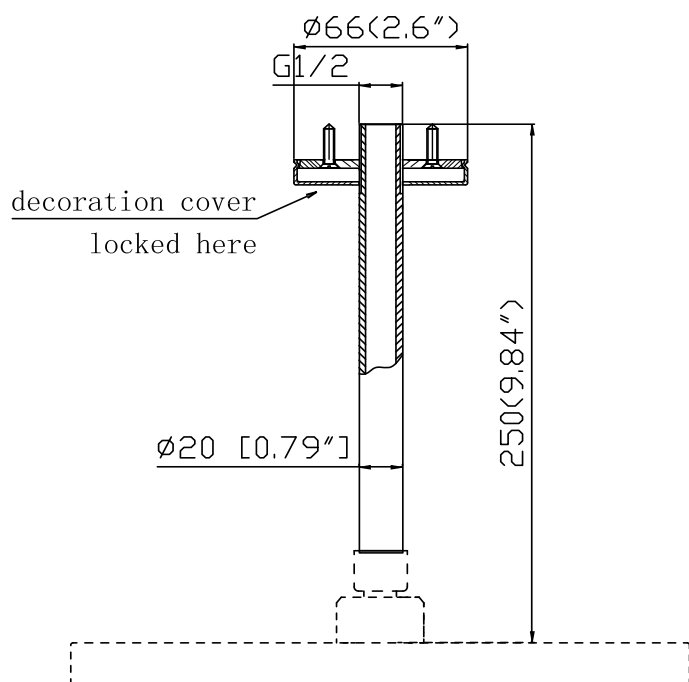

# JEE-O slimline ceiling 25 specifications

Note:  
UV radiation and extreme temperature  
can affect the color and structure of the  
surface of the **structured BLACK** version.

Article code: **801-6820** (brushed finish)  
**801-6821** (polished finish)  
**801-6823** (structured BLACK finish)

Material: Stainless Steel r304  
Cartridge: No

Cleaning: JEE-O protect  
Connection: G 1/2"

Dimension package: L 25 x W 7 x H 8 cm

Weight: 0.4 kg / 0.9 lbs  
Package weight: 0.3 kg / 0.7 lbs

2 year warranty

HS code: 84818011900

Note: to complete with JEE-O slimline shower head