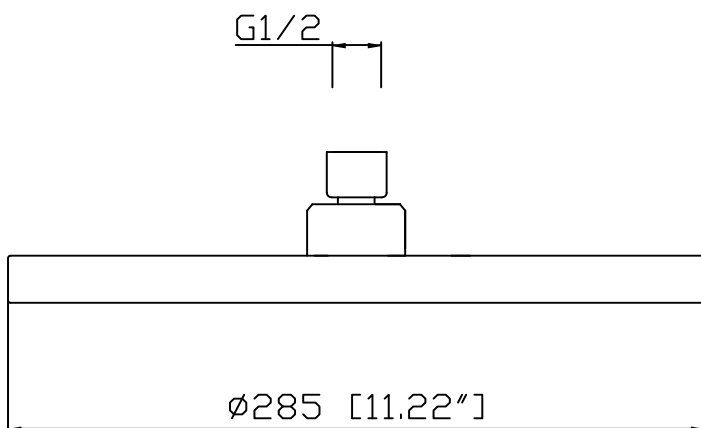

JEE-O slimline shower head specifications

Article code:	800-6130 (brushed finish) 800-6131 (polished finish)	Dimension package:	L 31 x W 31 x H 14 cm
Material:	Stainless Steel r304	Weight:	1.7 kg / 3.8 lbs
Cartridge:	No	Package weight:	0.3 kg / 0.7 lbs
Cleaning:	JEE-O protect	2 year warranty	
Connection:	G 1/2"	HS code: 84818011900	