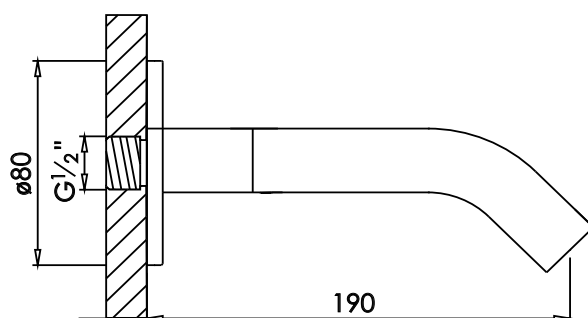

JEE-O by DADO

JEE-O slimline spout specifications

Note:
UV radiation and extreme temperature
can affect the color and structure of the
surface of the **structured BLACK** version.

Article code: **800-3920** (brushed finish)
800-3921 (polished finish)
800-3923 (structured BLACK finish)

Material: Stainless Steel r304

Cleaning: JEE-O protect
Connection: G 1/2" (ø15mm / 0.6")
Thread: British Standard Pipe (BSP)

Dimension package: L 32 x W 10 x H 3,5 cm

Total weight: 0,45 kg / 1.0 lbs
Package weight: 0,08 kg / 0.18 lbs