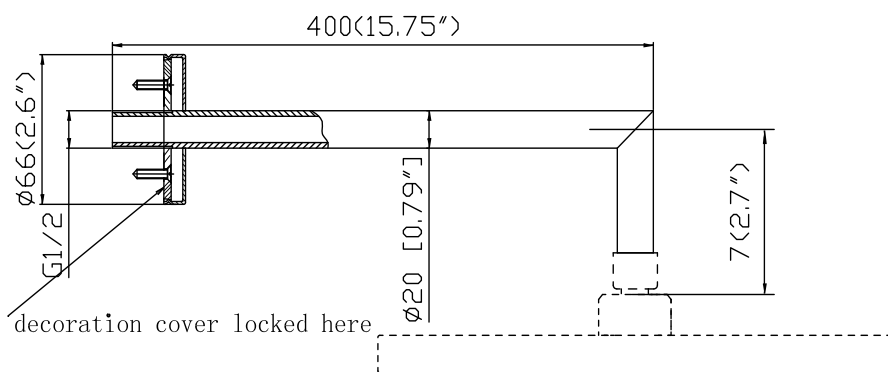

JEE-O slimline wall specifications

Note:
 UV radiation and extreme temperature can affect the color and structure of the surface of the **structured BLACK** version.

Article code: **801-6900** (brushed finish)
801-6901 (polished finish)
801-6903 (structured BLACK finish)

Material: Stainless Steel r304
 Cartridge: No

Cleaning: JEE-O protect
 Connection: G 1/2"

Dimension package: L 52 x W 15,5 x H 6 cm

Weight: 0.7 kg / 1.5 lbs
 Package weight: 0.16 kg / 0.35 lbs

2 year warranty

HS code: 84818011900

Note: to complete with JEE-O slimline shower head