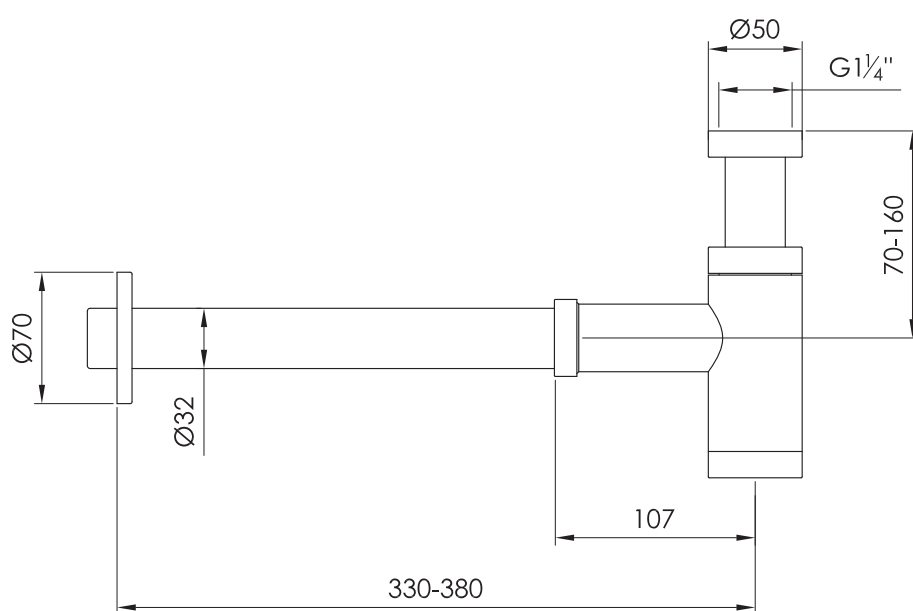

JEE-O by DADO

JEE-O siphon specifications

Note:
UV radiation and extreme temperature can affect the color and structure of the JEE-O slimline surface when finished in structured powdercoated black.

Article code:	001-0020 (brushed finish) 001-0021 (polished finish) 001-0023 (structured black finish/slimline)	Dimension package:	L 27 x W 23 x H 7 cm
Material:	Stainless steel	Weight:	1,23 kg / 2.71 lbs
Cleaning:	JEE-O protect	Package weight:	0,26 kg / 0.57 lbs
Connection:	G 1 ¼" (Ø42mm / 1.6")	2 year warranty	
		HS code: 84818011900	