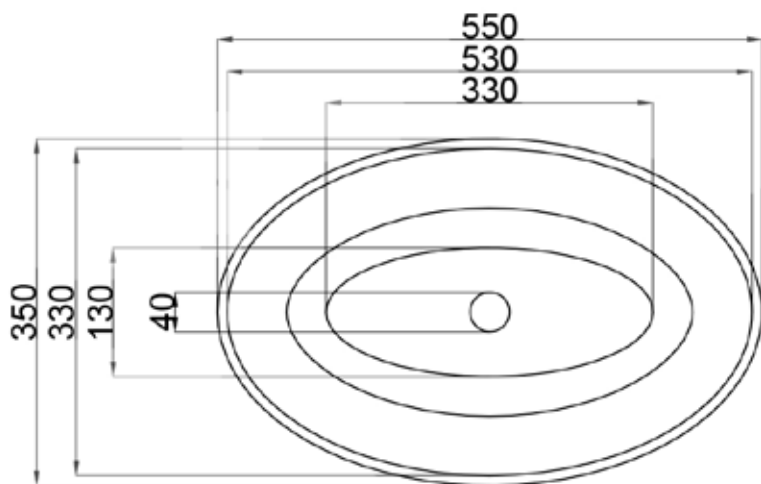

JEE-O by DADO london basin specifications

Article code: **SWMBAS63**
Topmounted or underslung

Material: DADOquartz - Scratch & abrasion resistant

Color: Pearl white matt finish

Waste diameter: 40mm

Dimensions: L 550 x W 350 x H 125 mm
L 21.7 x W 13.8 x H 4.9"

Basin rim: 8-10mm / 0.3-0.4"

Net weight: 8kg / 17.6lb

Dimension package: L 600 x W 400 x H 140 mm
L 23.6 x W 15.7 x H 5.5"

Package weight: 0,3kg / 0.66lb

UV stability: 6 / BSEN438

25 year warranty

HS code: 69109000

Note: cast products are subject to size variation of +/- 5 %