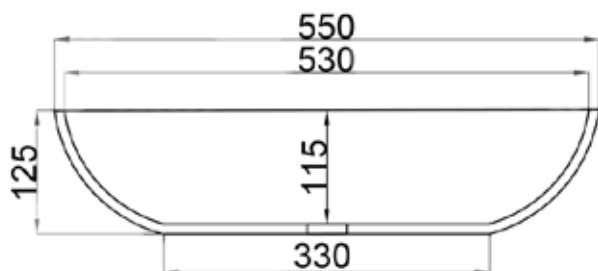

JEE-O by DADO london basin specifications

Article code: **SWMBAS63**
Topmounted or underslung

Material: DADOquartz - Scratch & abrasion resistant

Color: Pearl white matt finish

Waste diameter: 40mm

Dimensions: L 550 x W 350 x H 125 mm
L 21.7 x W 13.8 x H 4.9"

Basin rim: 8-10mm / 0.3-0.4"

Net weight: 8kg / 17.6lb

Dimension package: L 600 x W 400 x H 140 mm
L 23.6 x W 15.7 x H 5.5"

Package weight: 0,3kg / 0.66lb

UV stability: 6 / BSEN438

25 year warranty

HS code: 69109000

Note: cast products are subject to size variation of +/- 5 %