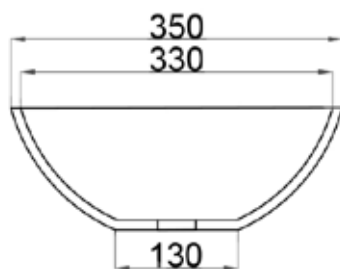

JEE-O by DADO london basin specifications

Article code: **SWMBAS63**
Topmounted or underslung

Material: DADOquartz - Scratch & abrasion resistant

Color: Pearl white matt finish

Waste diameter: 40mm

Dimensions: L 550 x W 350 x H 125 mm
L 21.7 x W 13.8 x H 4.9"

Basin rim: 8-10mm / 0.3-0.4"

Net weight: 8kg / 17.6lb

Dimension package: L 600 x W 400 x H 140 mm
L 23.6 x W 15.7 x H 5.5"

Package weight: 0,3kg / 0.66lb

UV stability: 6 / BSEN438

25 year warranty

HS code: 69109000

Note: cast products are subject to size variation of +/- 5 %