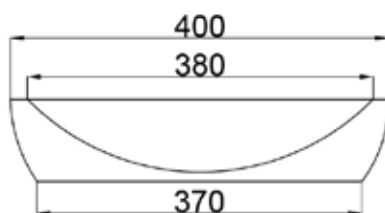

# JEE-O by DADO maya basin specifications

Article code:	<b>SWMBAS48</b> Topmounted or underslung	Dimension package:	L 750 x W 450 x H 130 mm L 29.5 x W 17.7 x H 5.1"
Material:	DADOquartz - Scratch & abrasion resistant	Package weight:	5kg /11.0lb
Color:	Pearl white matt finish	UV stability:	6 / BSEN438
Waste diameter:	40mm	25 year warranty	
Dimensions:	L 700 x W 400 x H 90 mm L 27.6 x W 15.7 x H 3.5"	HS code:	69109000
Basin rim:	9-10mm /0.3-0.4"		
Net weight:	10kg /22.0lb		

Note: cast products are subject to size variation of +/- 5 %