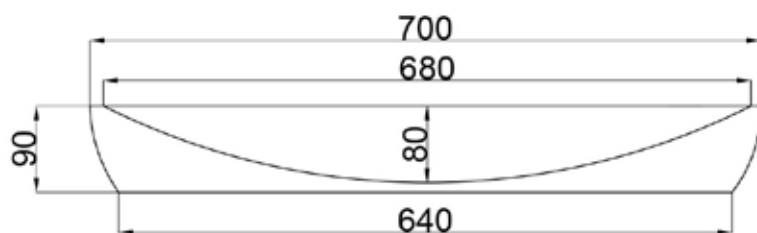

# JEE-O by DADO maya basin specifications

Article code:	<b>SWMBAS48</b> Topmounted or underslung	Dimension package:	L 750 x W 450 x H 130 mm L 29.5 x W 17.7 x H 5.1"
Material:	DADOquartz - Scratch & abrasion resistant	Package weight:	5kg /11.0lb
Color:	Pearl white matt finish	UV stability:	6 / BSEN438
Waste diameter:	40mm	25 year warranty	
Dimensions:	L 700 x W 400 x H 90 mm L 27.6 x W 15.7 x H 3.5"	HS code:	69109000
Basin rim:	9-10mm /0.3-0.4"		
Net weight:	10kg /22.0lb		

Note: cast products are subject to size variation of +/- 5 %