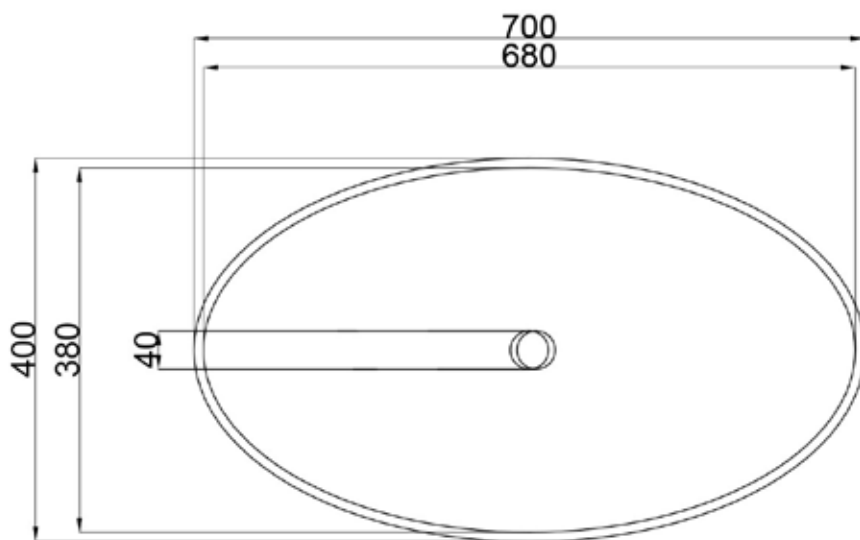

# JEE-O by DADO maya basin specifications

Article code:	<b>SWMBAS48</b> Topmounted or underslung	Dimension package:	L 750 x W 450 x H 130 mm L 29.5 x W 17.7 x H 5.1"
Material:	DADOquartz - Scratch & abrasion resistant	Package weight:	5kg /11.0lb
Color:	Pearl white matt finish	UV stability:	6 / BSEN438
Waste diameter:	40mm	25 year warranty	
Dimensions:	L 700 x W 400 x H 90 mm L 27.6 x W 15.7 x H 3.5"	HS code:	69109000
Basin rim:	9-10mm /0.3-0.4"		
Net weight:	10kg /22.0lb		

Note: cast products are subject to size variation of +/- 5 %