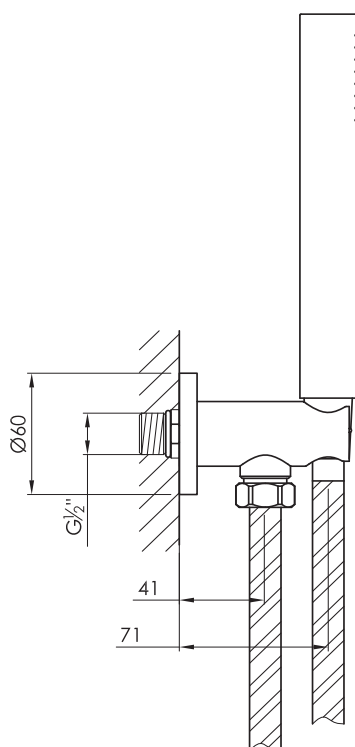

JEE-O by DADO

JEE-O slimline wall hand shower specifications

Note:
UV radiation and extreme temperature
can affect the color and structure of the
surface of the **structured BLACK** version.

Article code: **800-6910** (brushed finish)
800-6911 (polished finish)
800-6913 (structured BLACK finish)

Material: Stainless Steel r304

Cleaning: JEE-O protectl
Connection: G 1/2" (ø15mm / 0.6")
Thread: British Standard Pipe (BSP)

Dimension package: L 26 x W 14 x H 8 cm

Weight: 1.1 kg / 2.4 lbs
Package weight: 0.1 kg / 0.2 lbs