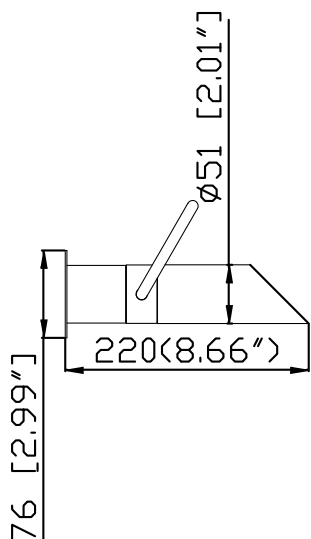

JEE-O pure bath wall specifications

by Lammer Moerman

left flow handshower

middle off

right flow spout

Article code: **300-3510** (brushed)
300-3511 (polished)

Material: Stainless Steel r304
 Cartridge: Kerox ceramic mixing mechanism (progressive) with diverter

Cleaning: JEE-O protect
 Connection: $\varnothing 15\text{mm} / 0.6''$

Flexhose: 150 cm length

Flow at water of $38^\circ\text{C} / 100,4^\circ\text{F}$: 9l / 2.4gal p/m at 3bar presure

Dimension package: L 45 x W 27 x H 14 cm

Total weight: 3.5 kg / 7.7 lbs
 Package weight: 0.3 kg / 0.7 lbs

2 year warranty

HS code: 84818011900