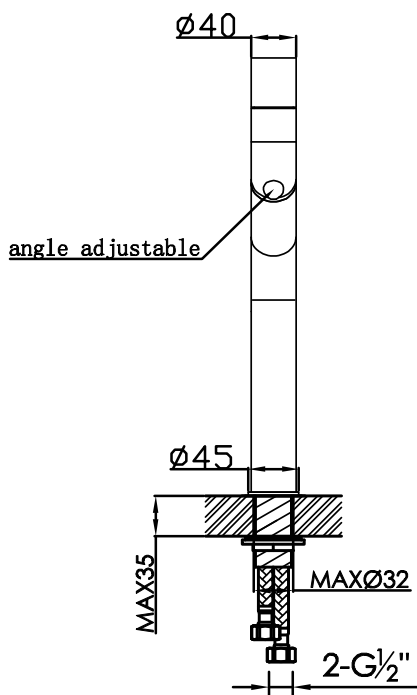

JEE-O flow basin mixer high specifications

Article code: **500-1750** (brushed)
 Material: Stainless Steel r304
 Cleaning: JEE-O protect
 Connection: 2 x G 1/2" ($\phi 15\text{mm} / 0.6"$) nylon^(out)/epdm⁽ⁱⁿ⁾
 Thread: British Standard Pipe (BSP)

Dimension package: available soon
 Total weight: available soon
 Package weight: available soon
 2 year warranty
 HS code: 84818011900