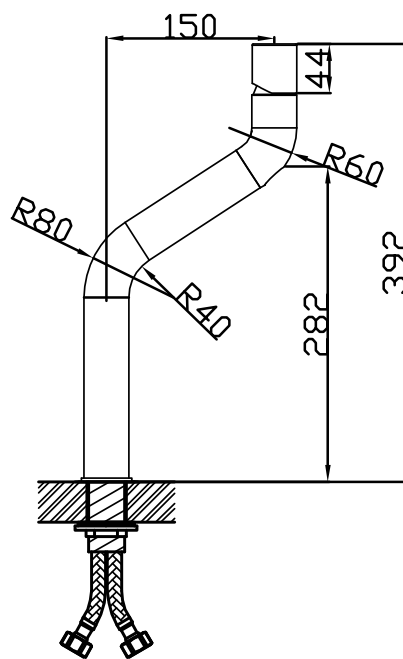

JEE-O flow basin mixer high specifications

Article code: **500-1750** (brushed)
 Material: Stainless Steel r304
 Cleaning: JEE-O protect
 Connection: 2 x G 1/2" ($\phi 15\text{mm} / 0.6"$) nylon^(out)/epdm⁽ⁱⁿ⁾
 Thread: British Standard Pipe (BSP)

Dimension package: available soon
 Total weight: available soon
 Package weight: available soon
 2 year warranty
 HS code: 84818011900