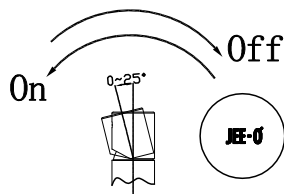

JEE-O flow basin mixer high specifications

Article code: **500-1750** (brushed)
 Material: Stainless Steel r304
 Cleaning: JEE-O protect
 Connection: 2 x G 1/2" ($\phi 15\text{mm} / 0.6"$) nylon^(out)/epdm⁽ⁱⁿ⁾
 Thread: British Standard Pipe (BSP)

Dimension package: available soon
 Total weight: available soon
 Package weight: available soon
 2 year warranty
 HS code: 84818011900