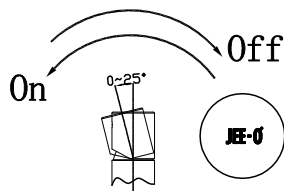

# JEE-O flow basin low specifications

Article code: **300-1700** (brushed)  
Material: Stainless Steel r304  
Cleaning: JEE-O protect  
Connection: 2 x G 1/2" (Ø15mm / 0.6") nylon<sup>(out)</sup>/epdm<sup>(in)</sup>  
Thread: British Standard Pipe (BSP)

Dimension package: available soon  
Total weight: available soon  
Package weight: available soon  
2 year warranty  
HS code: 84818011900