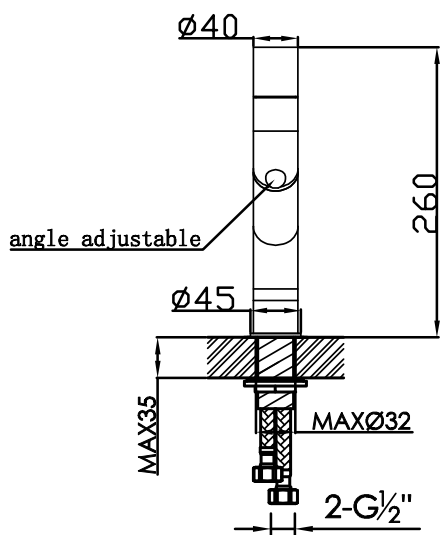

# JEE-O flow basin low specifications

Article code: **300-1700** (brushed)  
Material: Stainless Steel r304  
Cleaning: JEE-O protect  
Connection: 2 x G 1/2" (Ø15mm / 0.6") nylon<sup>(out)</sup>/epdm<sup>(in)</sup>  
Thread: British Standard Pipe (BSP)

Dimension package: available soon  
Total weight: available soon  
Package weight: available soon  
2 year warranty  
HS code: 84818011900