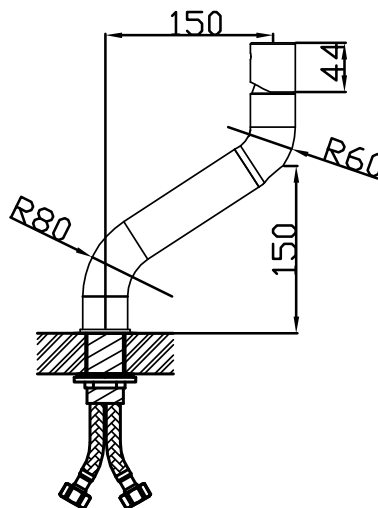

# JEE-O flow basin low specifications

Article code: **300-1700** (brushed)  
Material: Stainless Steel r304  
Cleaning: JEE-O protect  
Connection: 2 x G 1/2" (Ø15mm / 0.6") nylon<sup>(out)</sup>/epdm<sup>(in)</sup>  
Thread: British Standard Pipe (BSP)

Dimension package: available soon  
Total weight: available soon  
Package weight: available soon  
2 year warranty  
HS code: 84818011900