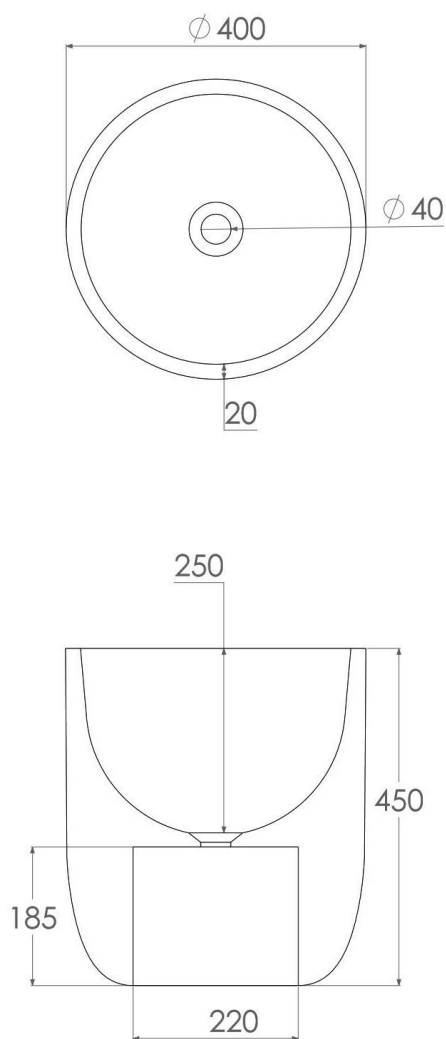

JEE-O flow basin specifications

Article code:	SWMBAS73	Dimension package:	L 500 x W 500 x H 500 mm
Material:	DADOquartz - Scratch & abrasion resistant	Package weight:	1kg
Color:	Pearl white matt finish	UV stability:	6 / BSEN438
Waste diameter:	40mm	25 year warranty	
Dimensions:	L 400 x W 400 x H 450 mm	HS code:	69109000
Basin rim:	20-25 mm		
Net weight:	12kg		

Note: cast products are subject to size variation of +/- 5 %