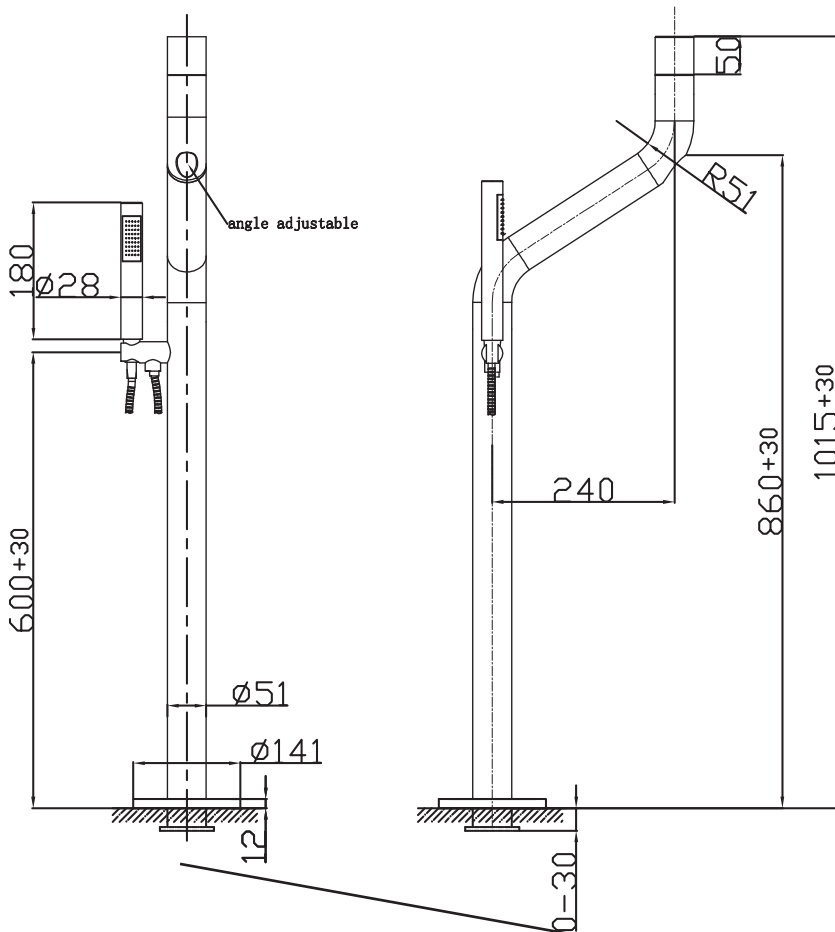

JEE-O flow bath mixer specifications

right water spout

middle off

left handshower

Article code: **500-3010** (brushed)
Material: Stainless Steel r304
Cleaning: JEE-O protect
Connection: 2 x G 1/2" ($\varnothing 15$ mm / 0.6")
Thread: British Standard Pipe (BSP)
Flexhose: 150 cm length

Dimension package: available soon
Total weight: available soon
Package weight: available soon
Placing on a water-tight floor
2 year warranty
HS code: 84818011900