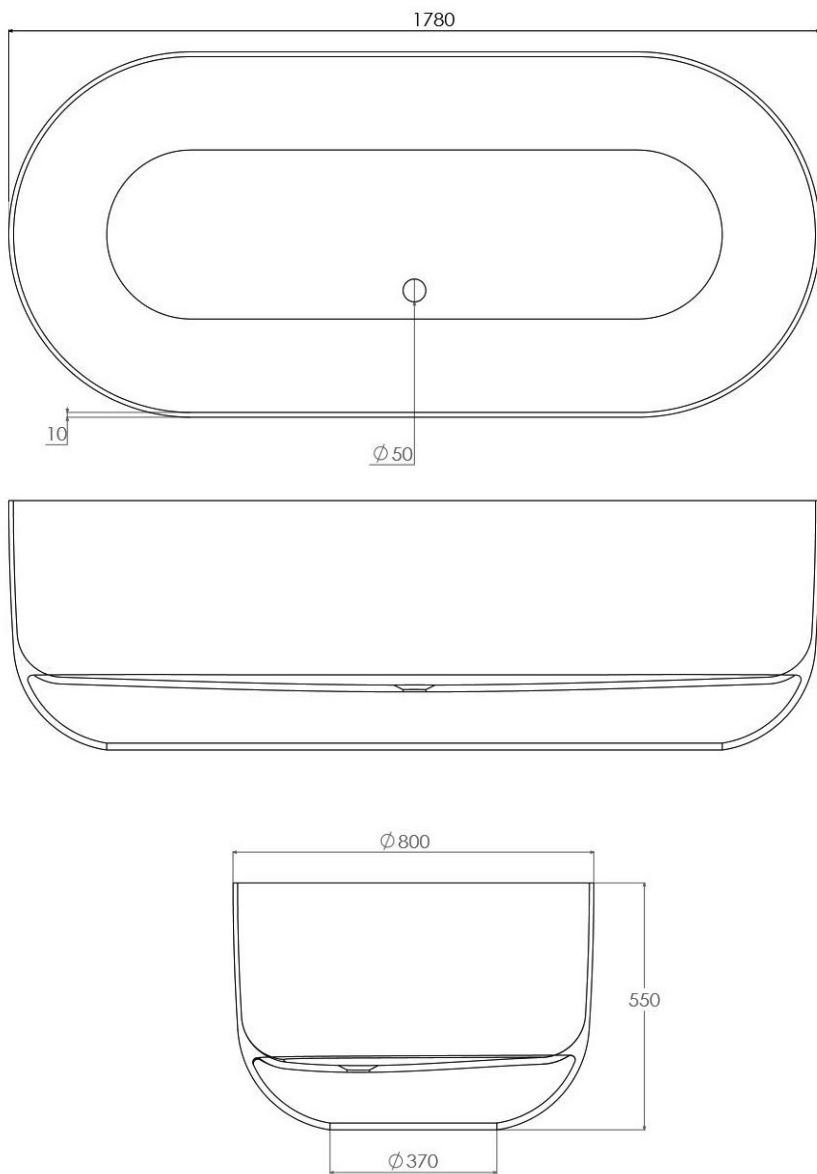

JEE-O flow bath specifications

Article code:	SBM069	Dimension package:	L 1830 x W 850 x H 700 mm
Material:	DADOquartz - Scratch & abrasion resistant	Package weight:	48kg
Color:	Pearl white matt finish	UV stability:	6 / BSEN438
Waste diameter:	50mm	25 year warranty	
Waste to floor:	130mm	HS code:	69109000
Dimensions:	L 1780 x W 800 x H 550 mm	European Standard:	NEN-EN 14516-2015
Bathtub rim:	10-15mm		
Net weight:	102kg		
Water capacity:	N/A		

Note: cast products are subject to size variation of +/- 5 %