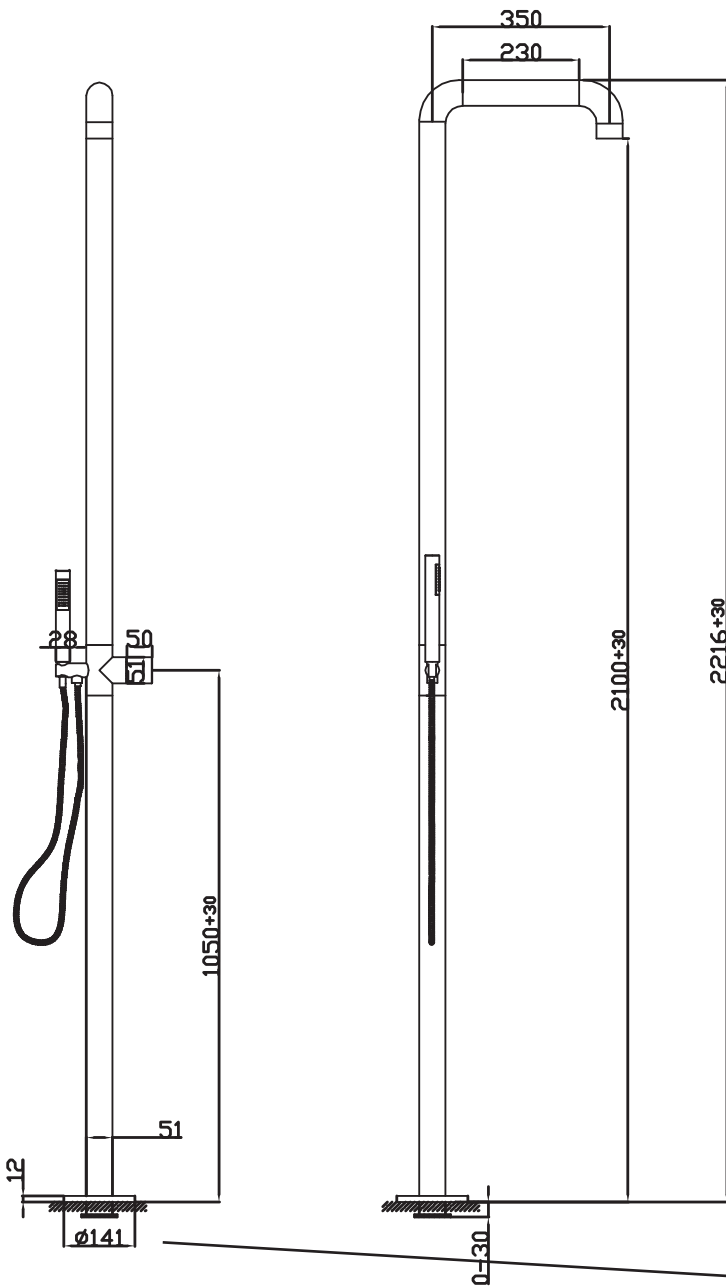

JEE-O flow shower O2 specifications

left handshower

middle off

right headshower

Article code:

500-6110 (brushed)

Material:

Stainless Steel r304

Cleaning:

JEE-O protect

Connection:

2 x G 1/2" (Ø15mm / 0.6")

Thread:

British Standard Pipe (BSP)

Dimension package:

available soon

Total weight:

available soon

Package weight:

available soon

2 year warranty

HS code: 84818011900