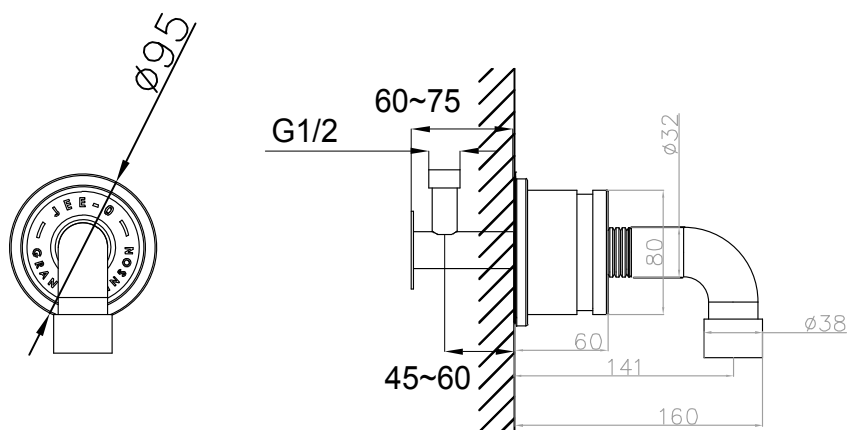

JEE-O soho spout short specifications

Note:
UV radiation and extreme temperature
can affect the color and structure of the
JEE-O soho spout short surface.

Article code:	700-3912 700-3910 (RAW version)	Dimension package:	L 27,5 x W 19 x H 14 cm
Material:	Stainless Steel r304	Weight:	1.75 kg / 3.9 lbs
Coating:	hammercoat black (1.5) Electro powder spray	Package weight:	available soon
Cleaning:	cleaning vinegar or alcohol		2 year warranty
Connection:	G 1/2" (ø15mm / 0.6")	HS code:	84818011900
Thread:	British Standard Pipe (BSP)		