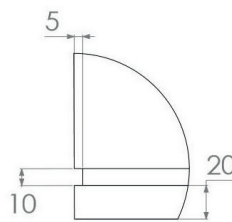

JEE-O soho basin high specifications

DETAIL A

Article code:

SWMBAS69

● White DADOquartz

SWMBAS69 - black

● Spray painted matt outside

SWMBAS69 - green

● Spray painted matt outside

SWMBAS69 - grey

● Spray painted matt outside

Material:

DADOquartz - Scratch & abrasion resistant

Coating:

Spray painted matt outside

Waste diameter:

40mm

Dimensions:

L 360 x W 360 x H 920 mm

Basin rim:

20-25 mm

Net weight:

40kg

Note: cast products are subject to size variation of +/- 5 %

Dimension package:

L 400 x W 400 x H 1000 mm

Package weight:

5kg

UV stability:

6 / BSEN438

25 year warranty

HS code:

69109000