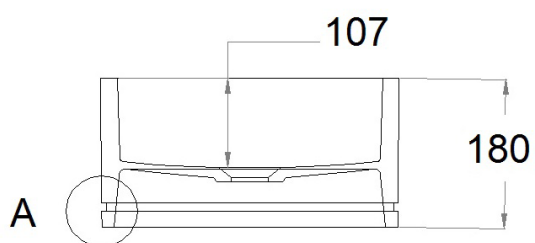

JEE-O soho basin low specifications

Article code:

SWMBAS71

● White DADOquartz

SWMBAS71 - black

● Spray painted matt outside

SWMBAS71 - green

● Spray painted matt outside

SWMBAS71 - grey

● Spray painted matt outside

Material:

DADOquartz - Scratch & abrasion resistant

Coating:

Spray painted matt outside

Waste diameter:

40mm

Dimensions:

L 360 x W 360 x H 180 mm

Basin rim:

20-25 mm

Net weight:

9kg

Note: cast products are subject to size variation of +/- 5 %

Dimension package:

L 400 x W 400 x H 200 mm

Package weight:

1kg

UV stability:

6 / BSEN438

25 year warranty

HS code:

69109000