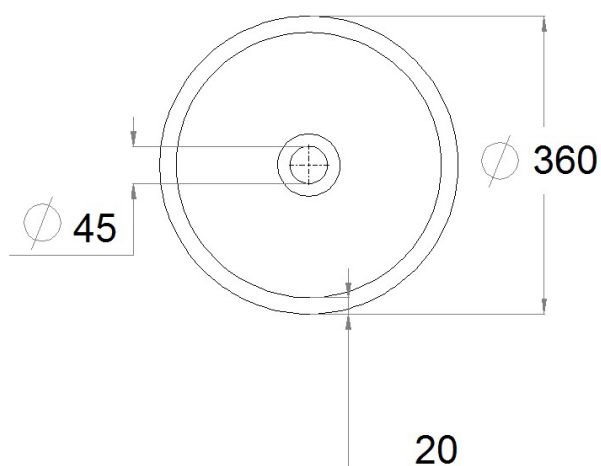

JEE-O soho basin low specifications

DETAIL A

Article code:

SWMBAS71

● White DADOquartz

SWMBAS71 - black

● Spray painted matt outside

SWMBAS71 - green

40mm

Dimensions:

L 360 x W 360 x H 180 mm

Basin rim:

20-25 mm

Net weight:

9kg

Note: cast products are subject to size variation of +/- 5 %

Dimension package:

L 400 x W 400 x H 200 mm

Package weight:

1kg

UV stability:

6 / BSEN438

25 year warranty

HS code: