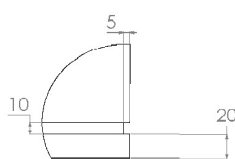

JEE-O soho basin low specifications

DETAIL A

Article code:

SWMBAS71

● White DADOquartz

SWMBAS71 - black

● Spray painted matt outside

SWMBAS71 - green

● Spray painted matt outside

SWMBAS71 - grey

● Spray painted matt outside

Material:

DADOquartz - Scratch & abrasion resistant

Coating:

Spray painted matt outside

Waste diameter:

40mm

Dimensions:

L 360 x W 360 x H 180 mm

Basin rim:

20-25 mm

Net weight:

9kg

Note: cast products are subject to size variation of +/- 5 %

Dimension package:

L 400 x W 400 x H 200 mm

Package weight:

1kg

UV stability:

6 / BSEN438

25 year warranty

HS code:

69109000