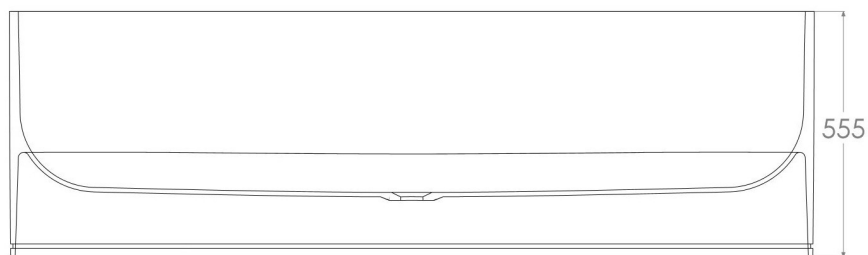

# JEE-O soho bath specifications

Article code:

**SBM068**

● White DADOquartz

**SWMBAS62 - black**

● Spray painted matt outside

**SWMBAS62 - green**

● Spray painted matt outside

**SWMBAS62 - grey**

● Spray painted matt outside

Material:

DADOquartz - Scratch & abrasion resistant

Coating:

Spray painted matt outside

Waste diameter:

50mm

Dimensions:

L 1800 x W 800 x H 550 mm

Bathtub rim:

20-25 mm

Net weight:

120kg

Note: cast products are subject to size variation of +/- 5 %

Dimension package:

L 1850 x W 850 x H 650 mm

Package weight:

50kg

UV stability:

6 / BSEN438

25 year warranty

HS code:

69109000