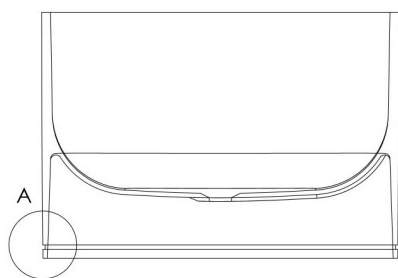

# JEE-O soho bath specifications

Article code:

**SBM068**

● White DADOquartz

**SWMBAS62 - black**

● Spray painted matt outside

**SWMBAS62 - green**

● Spray painted matt outside

**SWMBAS62 - grey**

● Spray painted matt outside

Material:

DADOquartz - Scratch & abrasion resistant

Coating:

Spray painted matt outside

Waste diameter:

50mm

Dimensions:

L 1800 x W 800 x H 550 mm

Bathtub rim:

20-25 mm

Net weight:

120kg

Note: cast products are subject to size variation of +/- 5 %

Dimension package:

L 1850 x W 850 x H 650 mm

Package weight:

50kg

UV stability:

6 / BSEN438

25 year warranty

HS code:

69109000