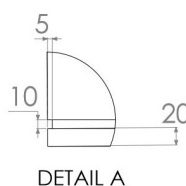

Article code:

SBM068

● White DADOquartz

SWMBAS62 - black

● Spray painted matt outside

SWMBAS62 - green

● Spray painted matt outside

SWMBAS62 - grey

● Spray painted matt outside

Material:

DADOquartz - Scratch & abrasion resistant

Coating:

Spray painted matt outside

Waste diameter:

50mm

Dimensions:

L 1800 x W 800 x H 550 mm

Bathtub rim:

20-25 mm

Net weight:

120kg

Note: cast products are subject to size variation of +/- 5 %

Dimension package:

L 1850 x W 850 x H 650 mm

Package weight:

50kg

UV stability:

6 / BSEN438

25 year warranty

HS code:

69109000

European Standard:

NEN-EN 14516-2015