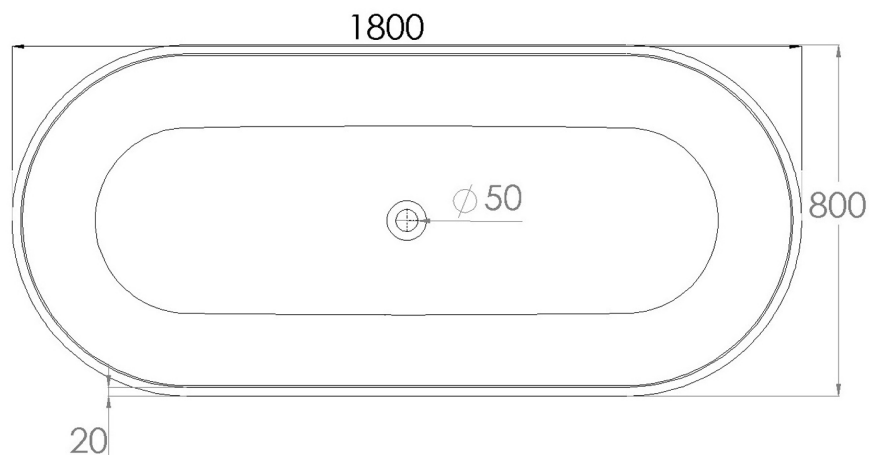

# JEE-O soho bath specifications

Article code:

**SBM068**

● White DADOquartz

**SWMBAS62 - black**

● Spray painted matt outside

**SWMBAS62 - green**

● Spray painted matt outside

**SWMBAS62 - grey**

● Spray painted matt outside

Material:

DADOquartz - Scratch & abrasion resistant

Coating:

Spray painted matt outside

Waste diameter:

50mm

Dimensions:

L 1800 x W 800 x H 550 mm

Bathtub rim:

20-25 mm

Net weight:

120kg

Note: cast products are subject to size variation of +/- 5 %

Dimension package:

L 1850 x W 850 x H 650 mm

Package weight:

50kg

UV stability:

6 / BSEN438

25 year warranty

HS code:

69109000