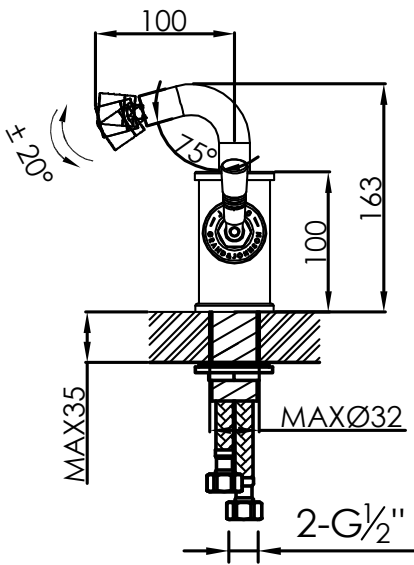

JEE-O soho bidet specifications

Note:
UV radiation and extreme temperature can affect the color and structure of the JEE-O soho basin surface.

Article code:

700-4100

● Brushed stainless steel - **RAW**

700-4102

1.5 Electro powder spray

Cartridge:

Sedal ceramic mixing mechanism (progressive),

item code **005-0105**

Cleaning:

cleaning vinegar or alcohol

Flow at water of 38°C/100,4°F:

10L p/m at 3bar presure

Connection:

2 x G 1/2" (ø15mm / 0.6")
nylon^(out)/epdm⁽ⁱⁿ⁾ flexhose
with brass swivel
British Standard Pipe (BSP)

Thread:

Dimension package:

L 28 x W 20 x H 14 cm

Total weight:

1.86 kg

Package weight: