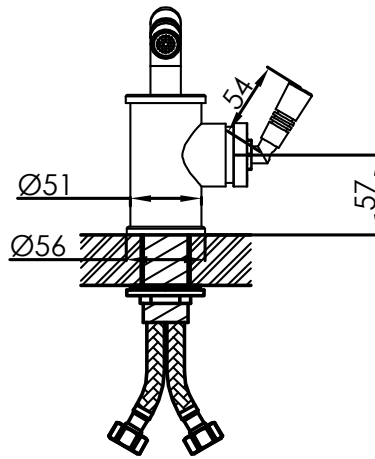

JEE-O soho bidet specifications

Note:
UV radiation and extreme temperature can affect the color and structure of the JEE-O soho basin surface.

Article code:

700-4100

● Brushed stainless steel - **RAW**

700-4102

1.5 Electro powder spray

Cartridge:

Sedal ceramic mixing mechanism (progressive),

item code **005-0105**

Cleaning:

cleaning vinegar or alcohol

Flow at water of 38°C/100,4°F:

10L p/m at 3bar presure

Connection:

2 x G 1/2" (ø15mm / 0.6")
nylon^(out)/epdm⁽ⁱⁿ⁾ flexhose
with brass swivel
British Standard Pipe (BSP)

Thread:

Dimension package:

L 28 x W 20 x H 14 cm

Total weight:

1.86 kg

Package weight: