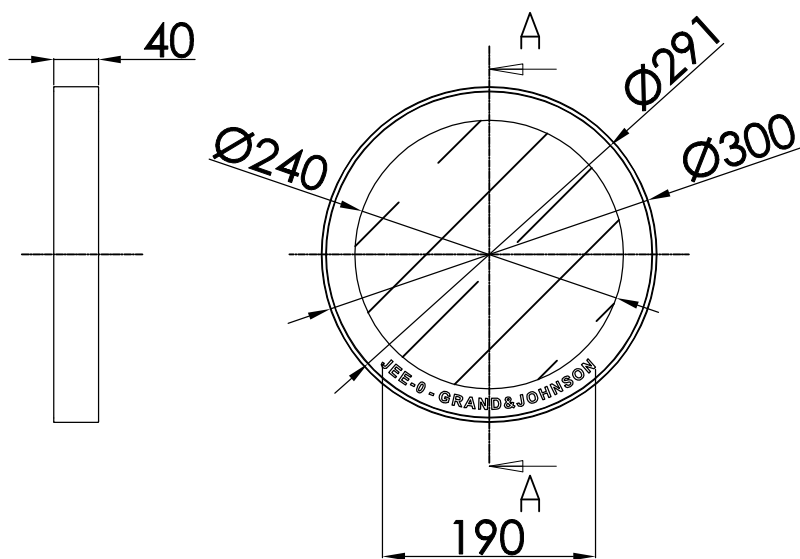

JEE-O soho mirror 30 specifications

Note:
UV radiation and extreme temperature
can affect the color and structure of the
JEE-O soho wall surface.

Article code:

- 701-0110**  Brushed stainless steel - **RAW**
- 701-0112**  Hammercoated black matt
- 701-0118**  green RAL 6003
Powder coating matt
- 701-0119**  grey RAL 7040
Powder coating matt

soapwater or alcohol

HS code: 84818011900