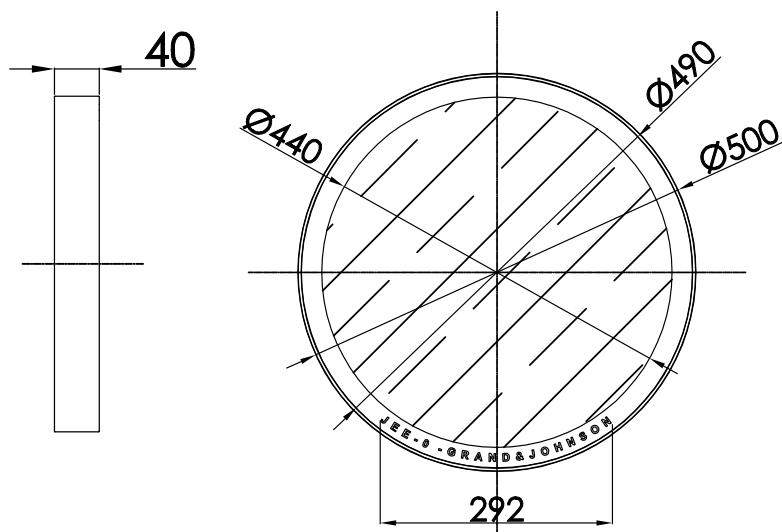

JEE-O soho mirror 50 specifications

Note:
UV radiation and extreme temperature
can affect the color and structure of the
JEE-O soho wall surface.

Article code:

701-0120

● Brushed stainless steel - **RAW**