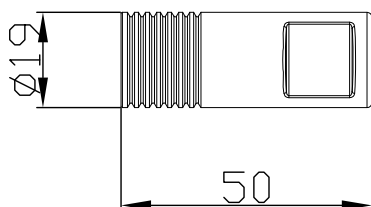

# JEE-O soho robe hook specifications

Note:  
UV radiation and extreme temperature  
can affect the color and structure of the  
JEE-O soho wall surface.

Article code:

**701-0100**

● Brushed stainless steel - **RAW**

Coating:

1.5 Electro powder spray

Cleaning:

soapwater or alcohol

Dimension package:

available soon

Weight:

available soon