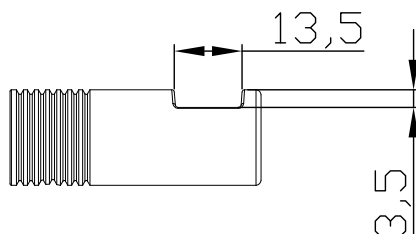

# JEE-O soho robe hook specifications

Note:  
UV radiation and extreme temperature  
can affect the color and structure of the  
JEE-O soho wall surface.

Article code:

**701-0100**

● Brushed stainless steel - **RAW**

Coating:

1.5 Electro powder spray

Cleaning:

soapwater or alcohol

Dimension package:

available soon

Weight:

available soon