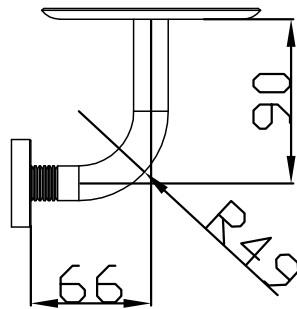

# JEE-O soho soap dish specifications

Note:  
UV radiation and extreme temperature  
can affect the color and structure of the  
JEE-O soho wall surface.

Article code:

**701-0090** (RAW version)  
● Brushed stainless steel - **RAW**