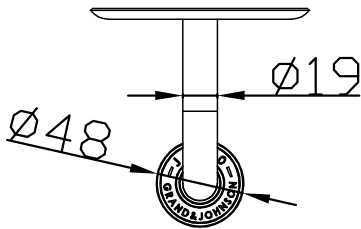

# JEE-O soho soap dish specifications

Note:  
UV radiation and extreme temperature  
can affect the color and structure of the  
JEE-O soho wall surface.

Article code:

**701-0090** (RAW version)  
● Brushed stainless steel - **RAW**