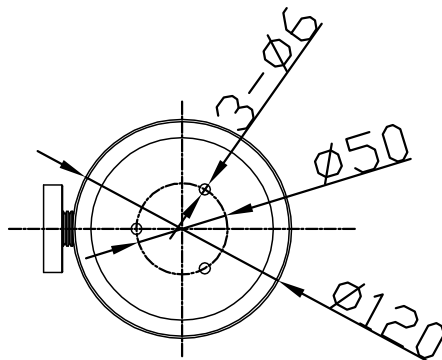

# JEE-O soho soap dish specifications

Note:  
UV radiation and extreme temperature  
can affect the color and structure of the  
JEE-O soho wall surface.

Article code:

**701-0090** (RAW version)  
● Brushed stainless steel - **RAW**