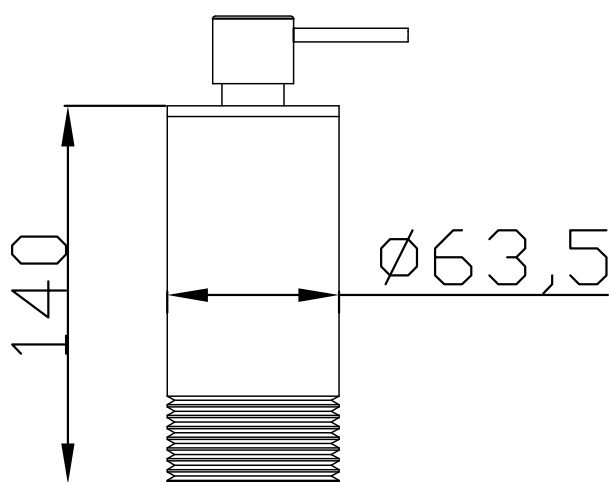

JEE-O soho soap dispenser specifications

Note:
UV radiation and extreme temperature
can affect the color and structure of the
JEE-O soho wall surface.

Article code:

701-0050
● Brushed stainless steel - **RAW**