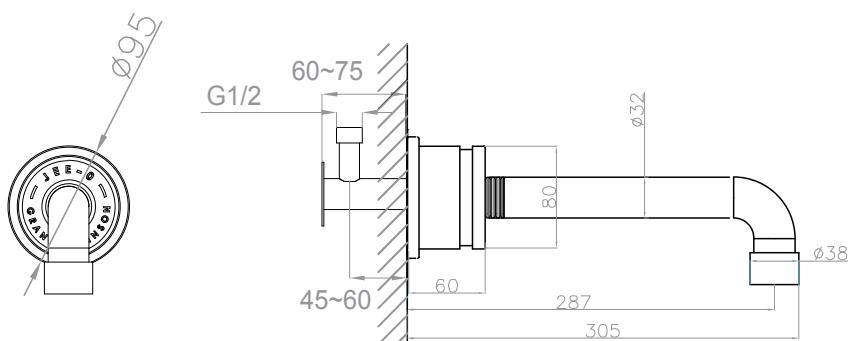

JEE-O soho spout long specifications

Note:
UV radiation and extreme temperature can affect the color and structure of the JEE-O soho spout long surface.

Article code:

700-3900

● Brushed stainless steel - **RAW**

Coating:

1.5 Electro powder spray

Cleaning:

cleaning vinegar or alcohol

Connection:

Thread:

G ½" (Ø15mm / 0.6")
British Standard Pipe (BSP)

Dimension package:

Weight:

Package weight:

2 year warranty

L 44 x W 27 x H 13.5 cm
1.95 kg

0,7 kg

HS code:

84818011900