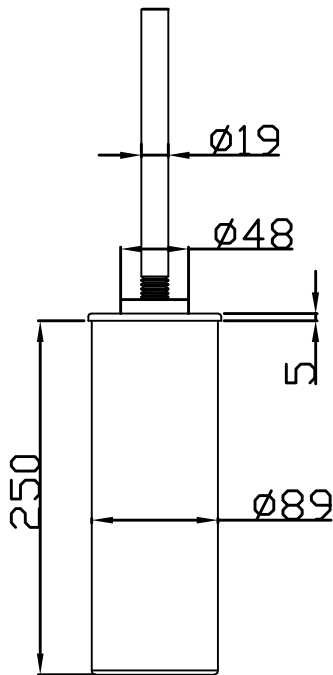

JEE-O soho toilet brush specifications

Note:
UV radiation and extreme temperature
can affect the color and structure of the
JEE-O soho wall surface.

Article code:

701-0030

● Brushed stainless steel - **RAW**