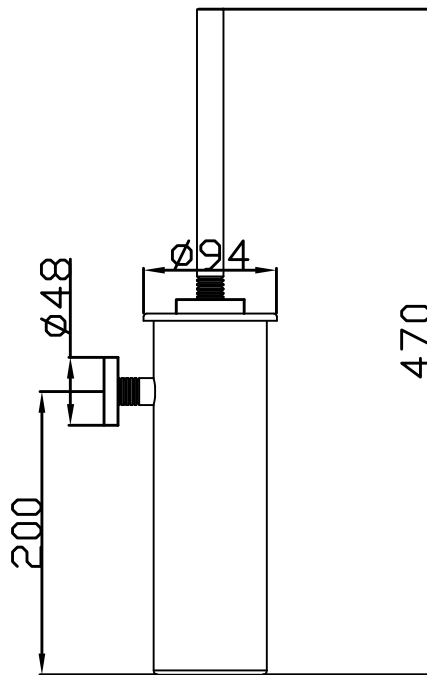

JEE-O soho toilet brush specifications

Note:
UV radiation and extreme temperature
can affect the color and structure of the
JEE-O soho wall surface.

Article code:

701-0030

● Brushed stainless steel - **RAW**

Coating:

1.5 Electro powder spray

Cleaning:

cleaning vinegar or alcohol

Dimension package:

Weight:

Package weight:

2 year warranty