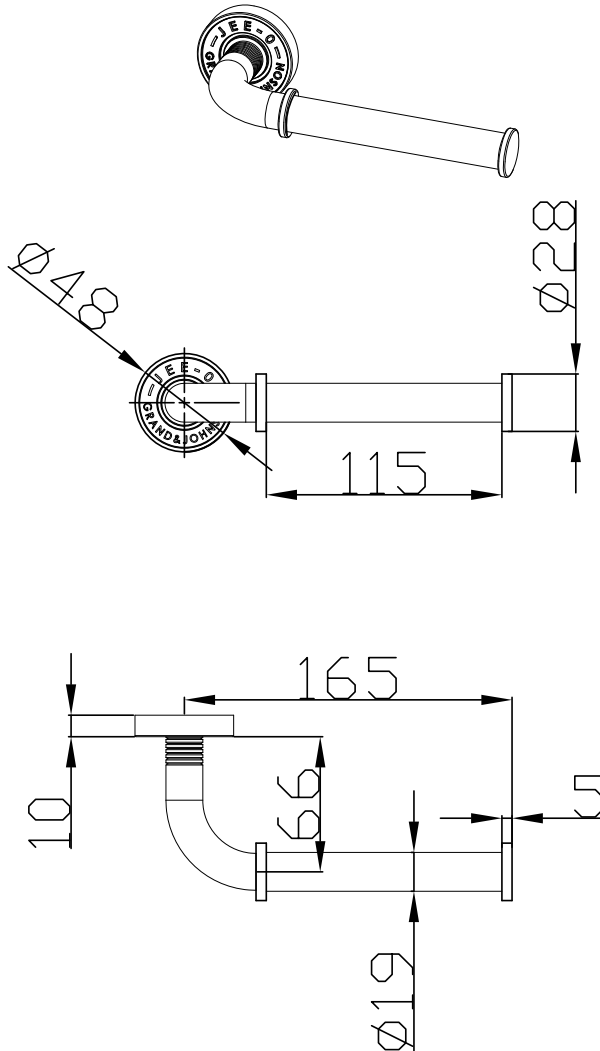

# JEE-O soho toilet roll holder specifications

Note:  
UV radiation and extreme temperature  
can affect the color and structure of the  
JEE-O soho wall surface.

Article code:

**701-0010**

● Brushed stainless steel - **RAW**