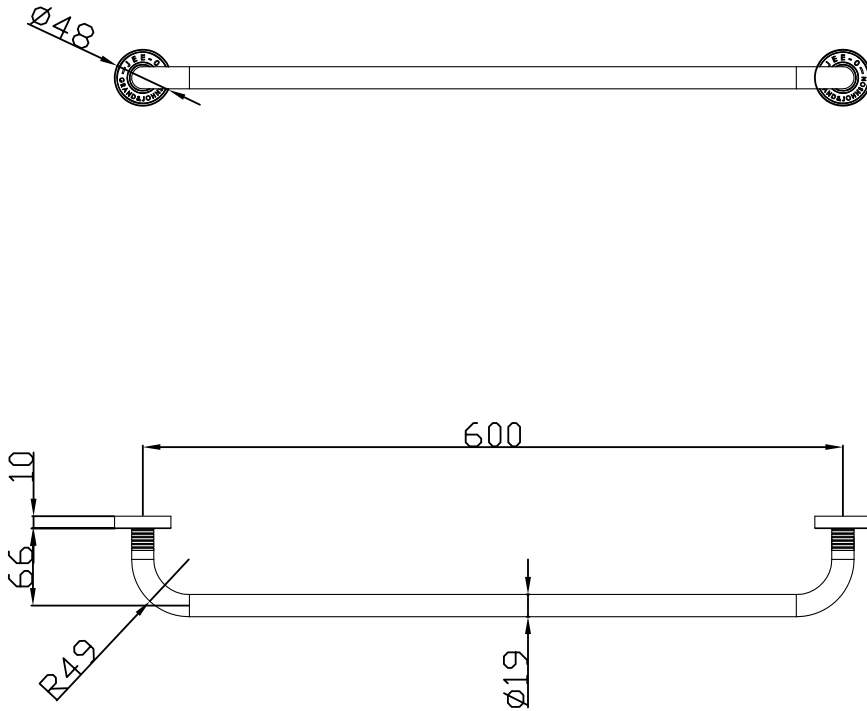

JEE-O soho towel holder specifications

Note:
UV radiation and extreme temperature
can affect the color and structure of the
JEE-O soho wall surface.

Article code:

701-0060
● Brushed stainless steel - **RAW**

cleaning vinegar or alcohol

Dimension package:

Weight:
Package weight:

2 year warranty

available soon

available soon
available soon

HS code: 84818011900