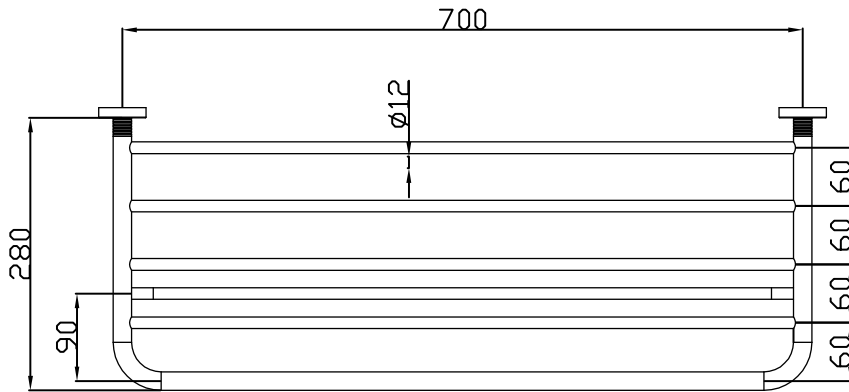

JEE-O soho towel rack specifications

Note:
UV radiation and extreme temperature can affect the color and structure of the JEE-O soho wall surface.

Article code:

701-0070

Brushed stainless steel - **RAW**

701-0072