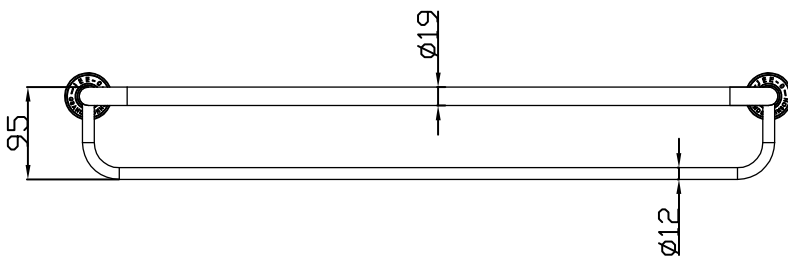

JEE-O soho towel rack specifications

Note:
UV radiation and extreme temperature can affect the color and structure of the JEE-O soho wall surface.

Article code:

701-0070

Brushed stainless steel - **RAW**

701-0072